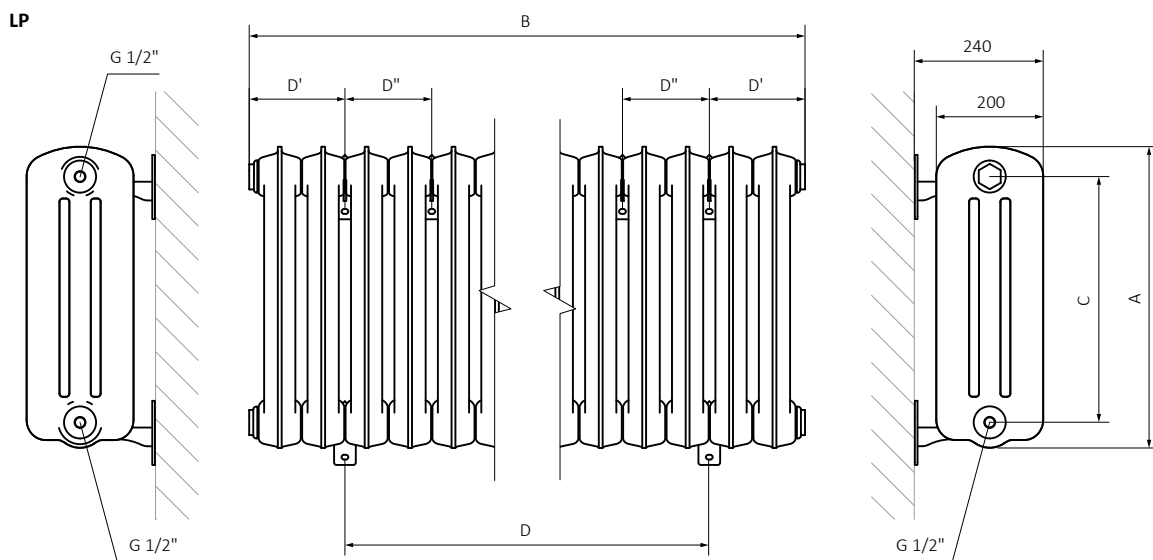

Plain 3K

Wall mounted

Free standing