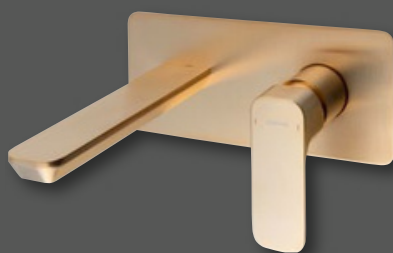

art. PY08/19