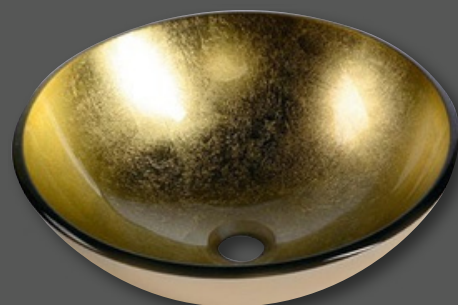

art. 2501-22 Ø 42 cm