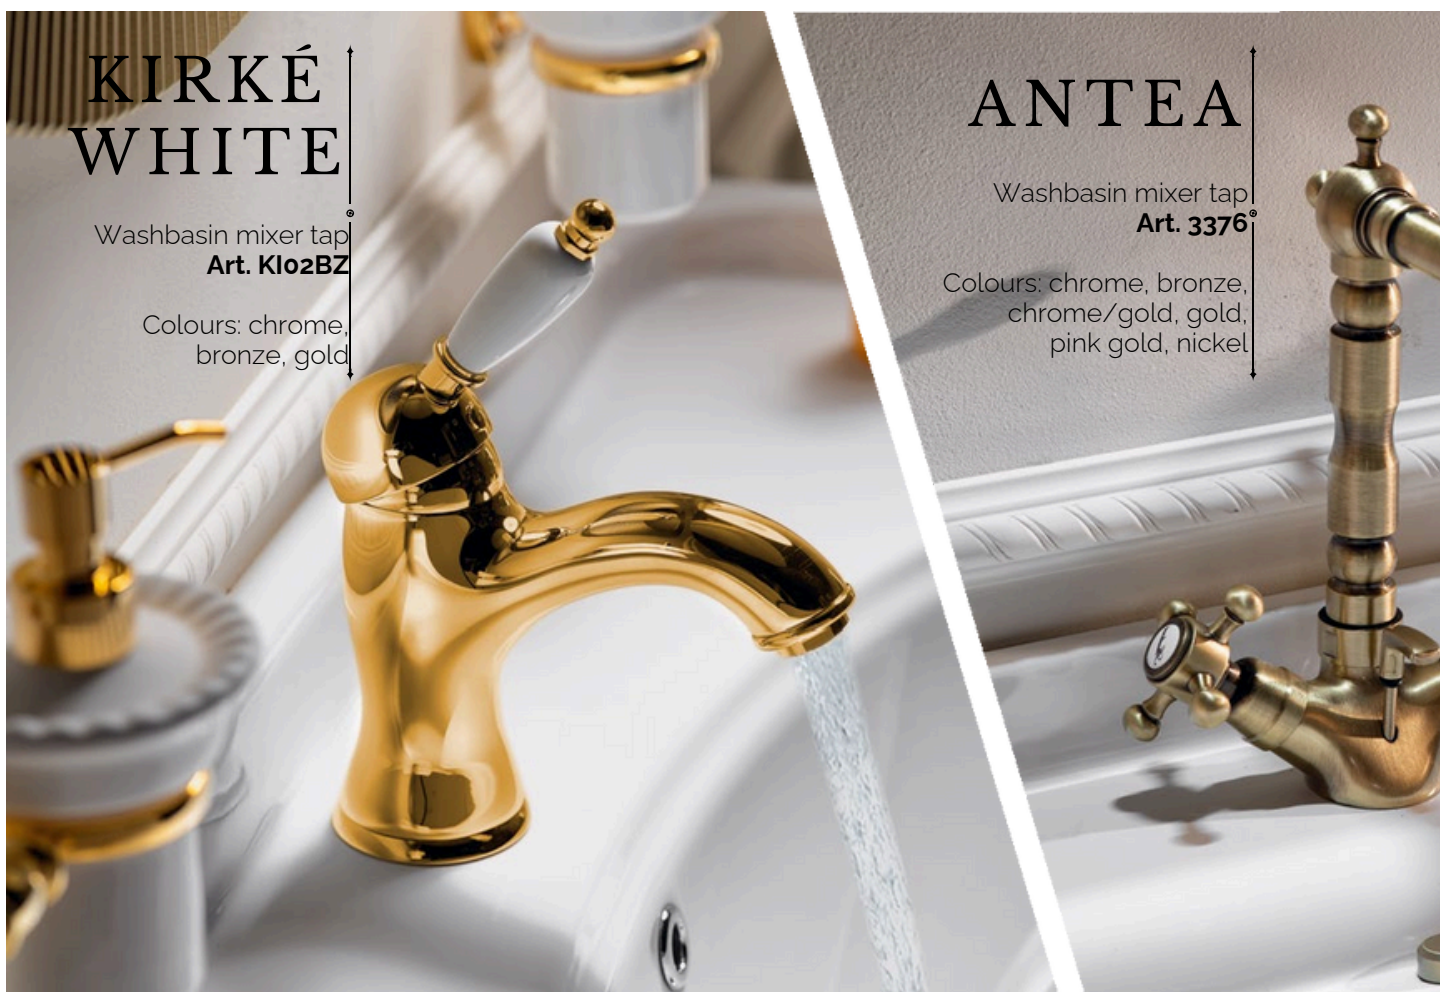

ANTIK

Washbasin 58x47 cm
Art. AK102

Padestal
Art. AK103

Material: ceramic
Colour: white

CLASSIC

WC cistern
Art. 878111

WC pan, 37x70,5 cm
Art. 871711

Material: ceramic
Colour: white

VIOLETA

Vanity unit
53.5x52x42.5 cm
Art. VI062

Material: MDF/laminate
Colour: white

CLASSIC

Washbasin
60x46 cm
Art. 8731111

Material: ceramic
Colour: white

KIRKÉ WHITE

Washbasin mixer tap
Art. KI02BZ

Colours: chrome,
bronze, gold

ANTEA

Washbasin mixer tap
Art. 3376

Colours: chrome, bronze,
chrome/gold, gold,
pink gold, nickel

SCULE

Mirror in frame, 70x100 cm

Art. IN171

Material: massive wood

Colour: silver, gold, old white

Dimensions: 70x100 cm

80x120 cm

ANTEA

Washbasin mixer tap
Art. 3271

Colours: chrome, bronze,
chrome/gold, gold, pink gold, nickel

RETRO

Recessed washbasin, 50x41 cm