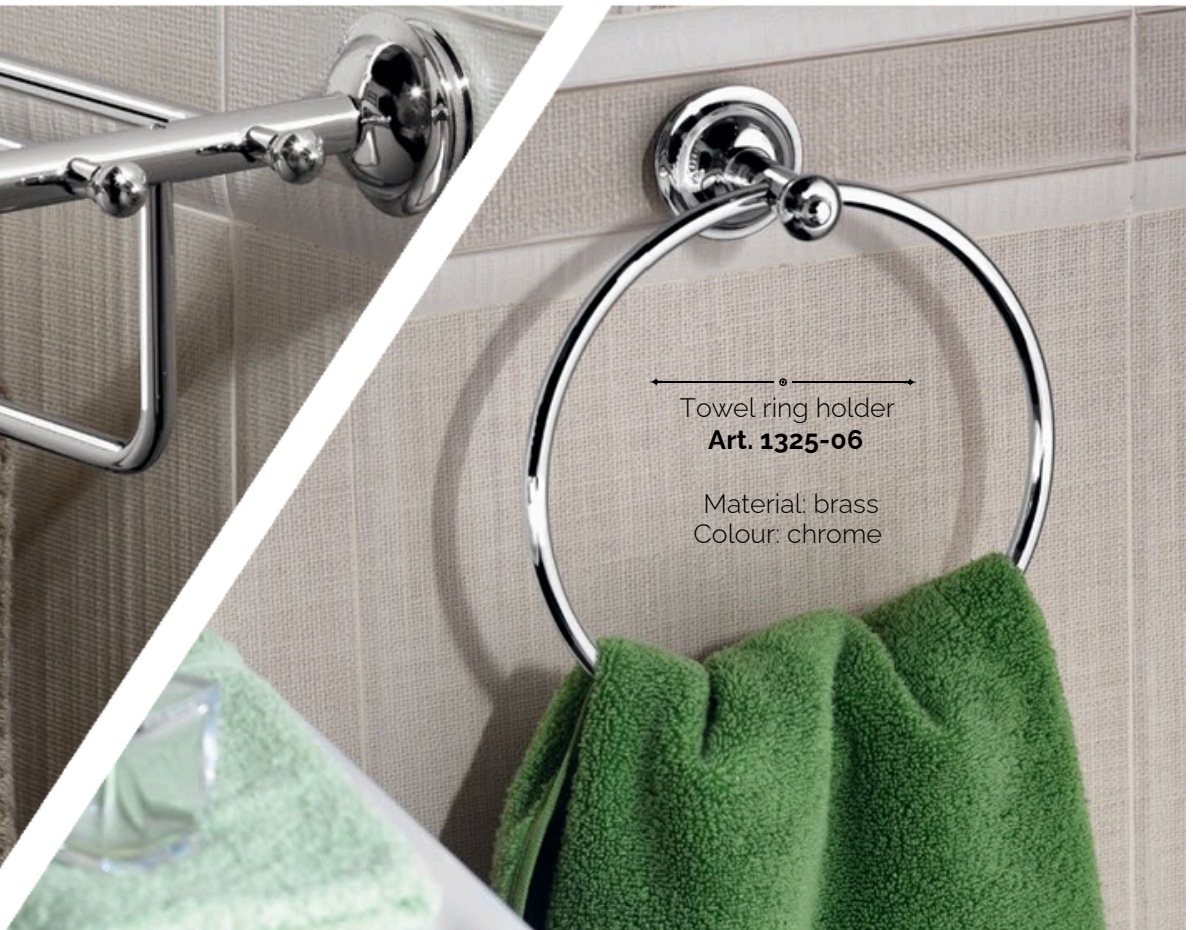

Towel ring holder
Art. 1325-06
Material: brass
Colour: chrome