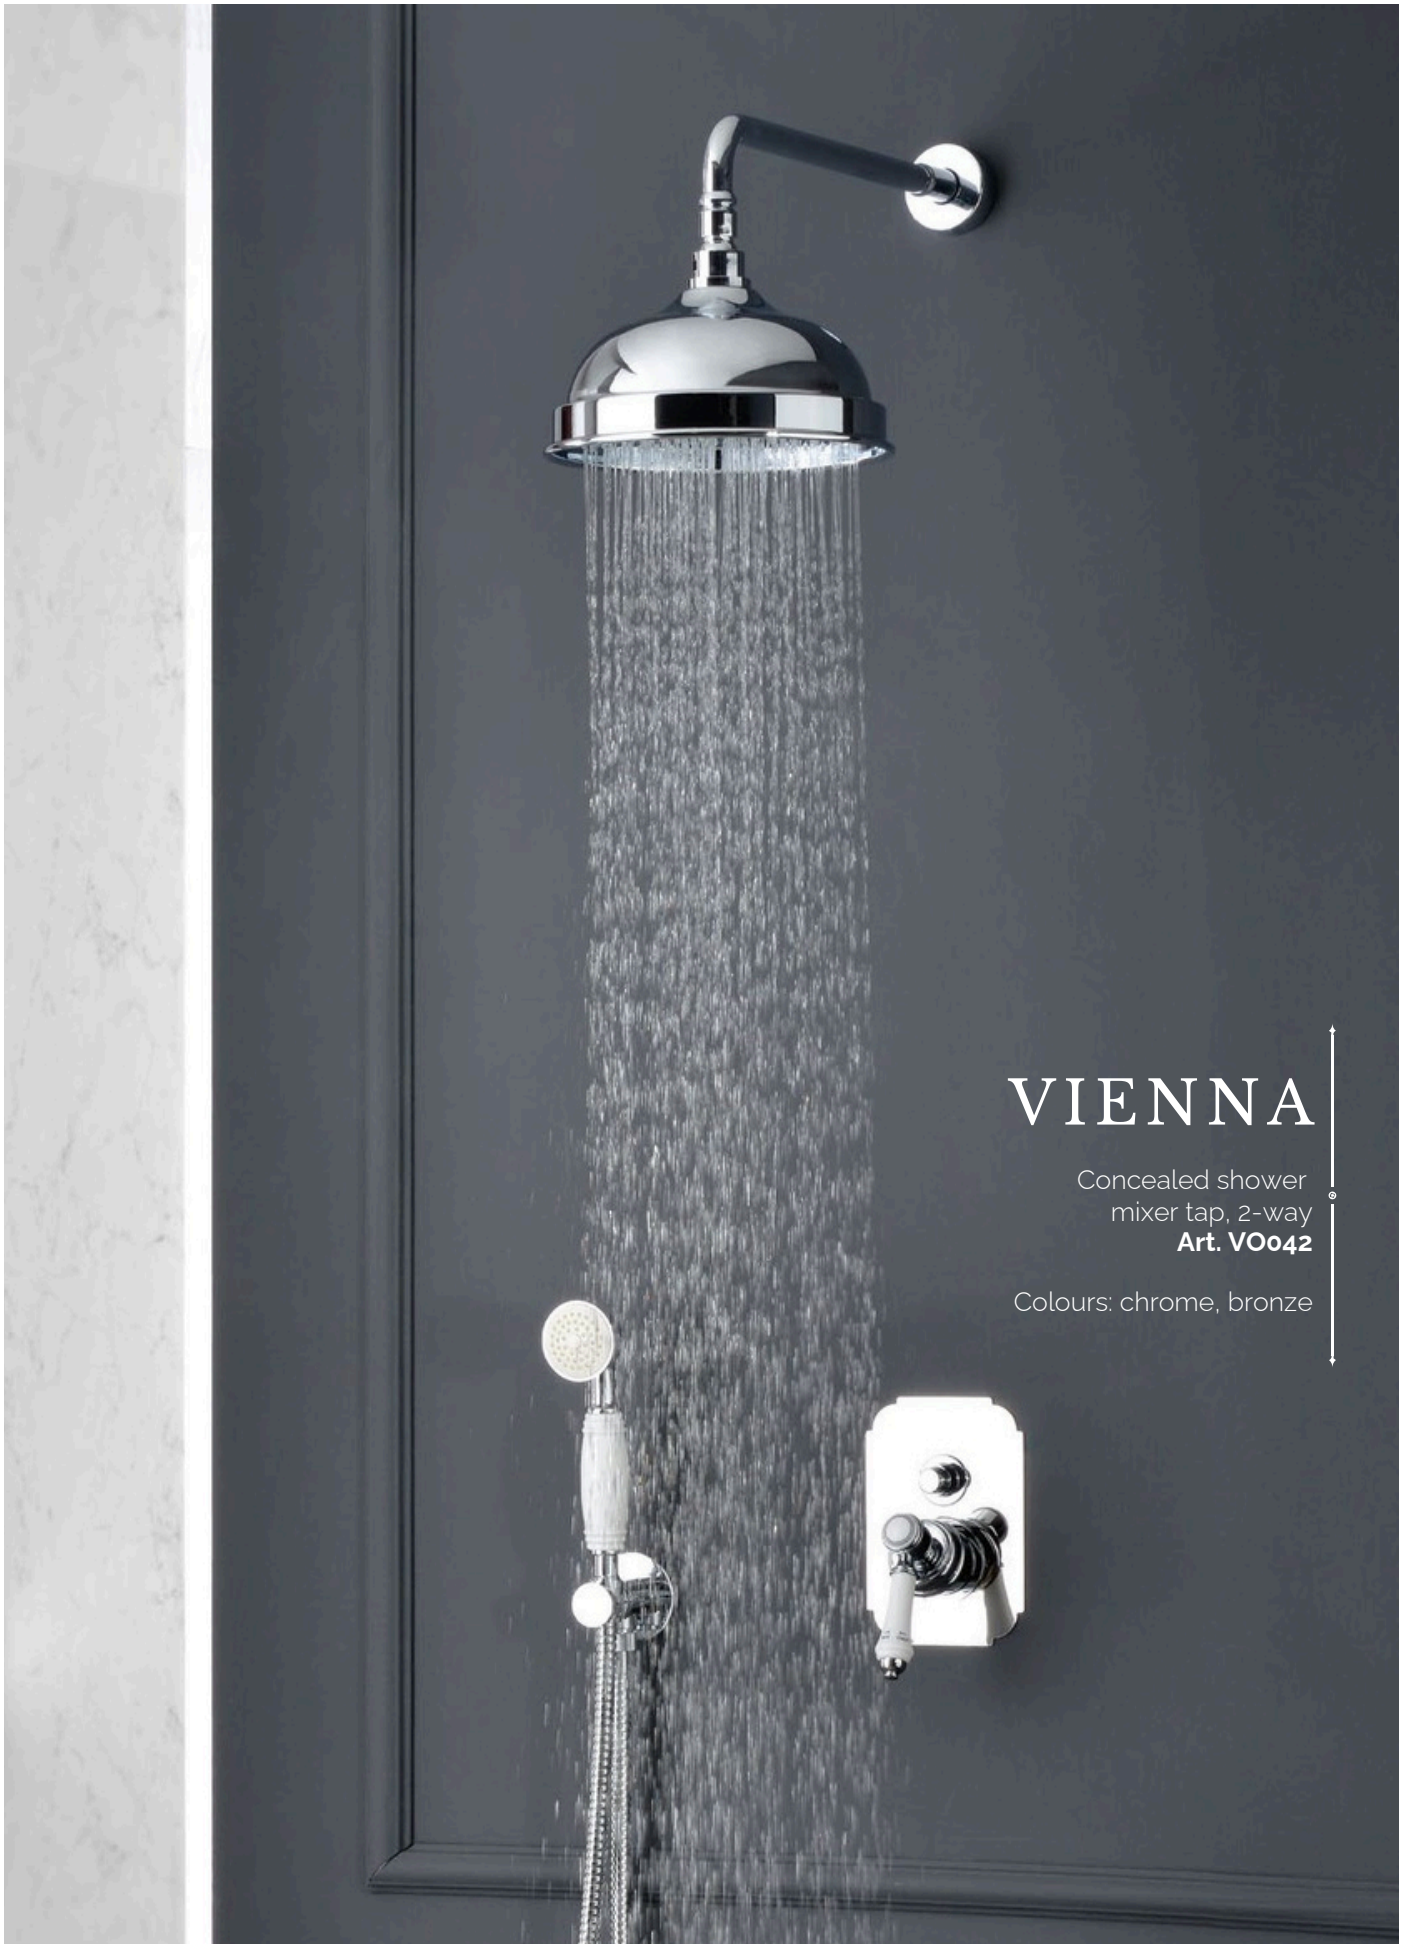

← Watt hung bîdet, 37x55 cm →

Art. 4125K1

Material: ceramic | Colour: white

SASSARI

Wall mounted thermostatic
bath mixer tap
Art. SR292

Colours: chrome, bronze

UNO

Bathroom towel radiator
49x95 cm
Art. NR816

Colours: polished stainless steel, gold

VIENNA

Concealed shower
mixer tap, 2-way
Art. VO042

Colours: chrome, bronze

← ● →
Toilet brush/holder
Art. 1318-08
Material: glass, brass
Colours: chrome, bronze

← ● →
Soap Dispenser Holder
Art. 1318-19
Material: glass, brass
Colours: chrome, bronze