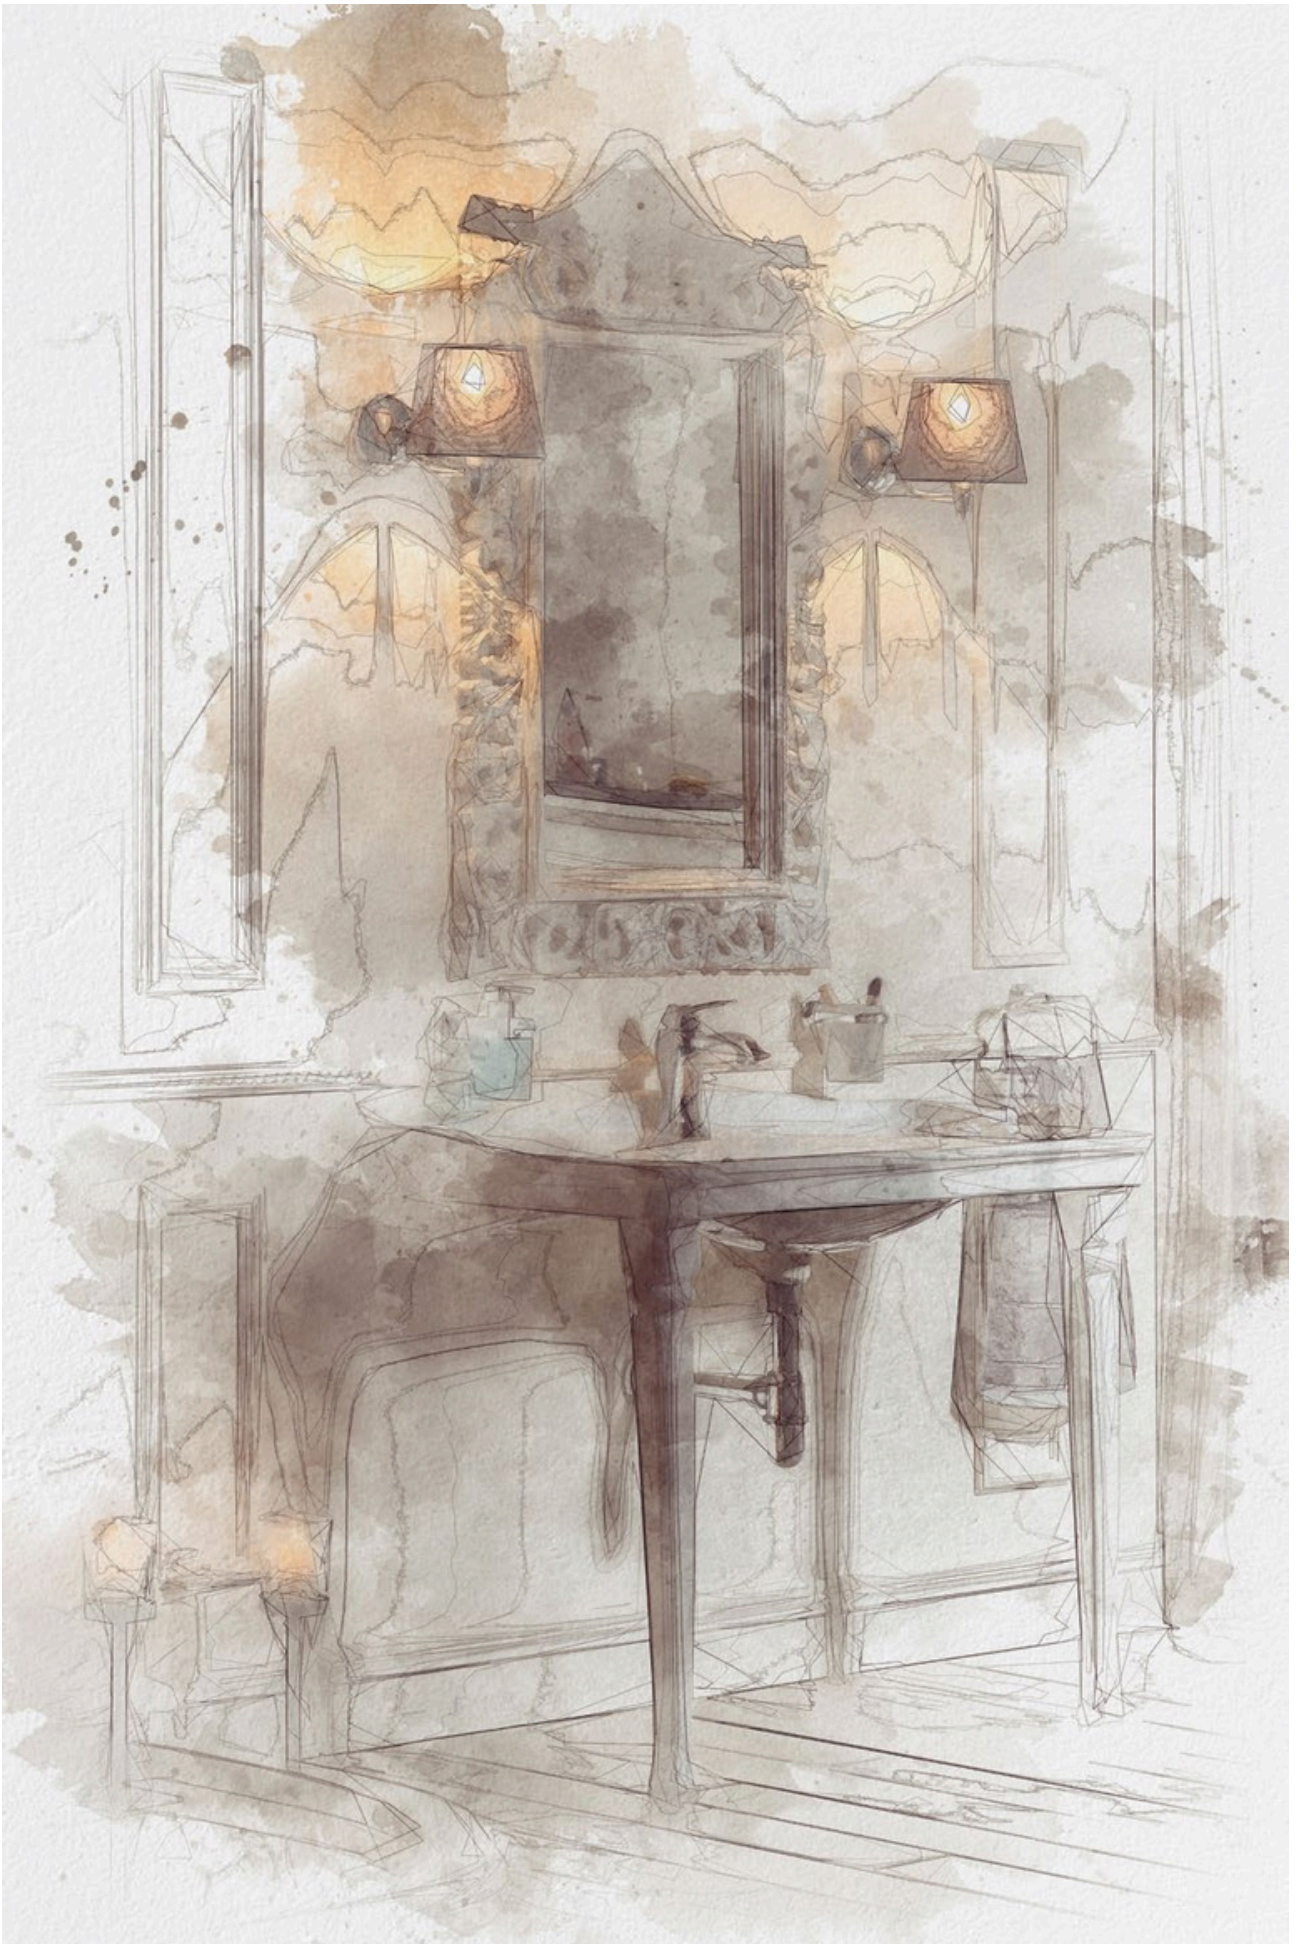

A watercolor illustration of a retro bathroom. The scene is dominated by warm, earthy tones of brown, tan, and ochre. In the foreground, a classic white porcelain sink with a curved front and a simple faucet sits on a dark wooden vanity. Above the sink, a large rectangular mirror is mounted on the wall, reflecting the room and two wall-mounted light fixtures. The walls are textured with watercolor washes and fine line sketches of architectural details like moldings and paneling. The overall style is artistic and nostalgic, evoking a mid-20th-century aesthetic.

RETRO

banyo

ISOTTA

Wooden chest
of drawers, 74x142x36 cm

Art. CI-74

Material: massive wood
Colour: noce

GIOVE

← Vanity unit inc washbasin,
marble silvia oro, 125x88x62 cm