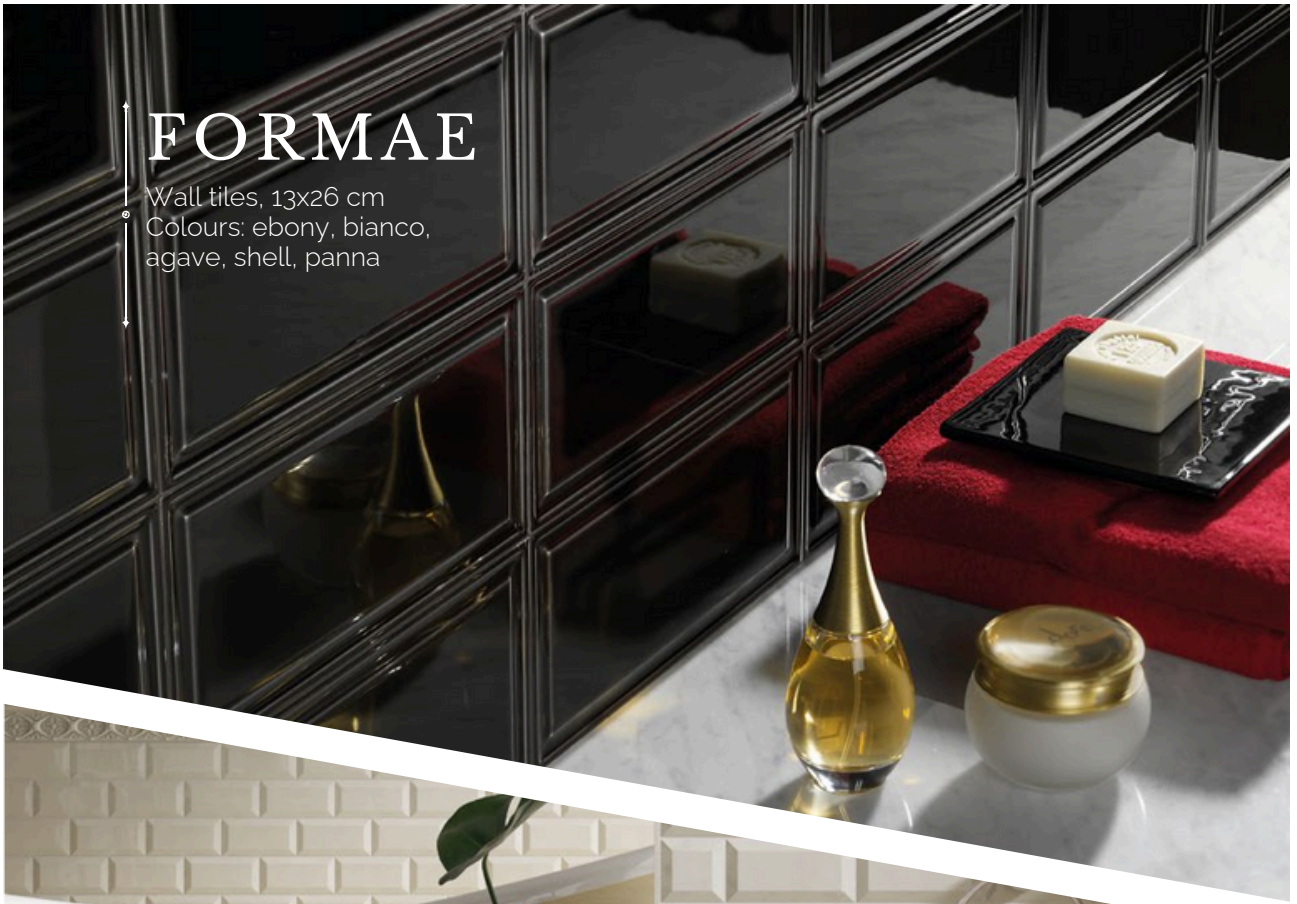

FORMAE

Wall tiles, 13x26 cm
Colours: ebony, bianco,
agave, shell, panna