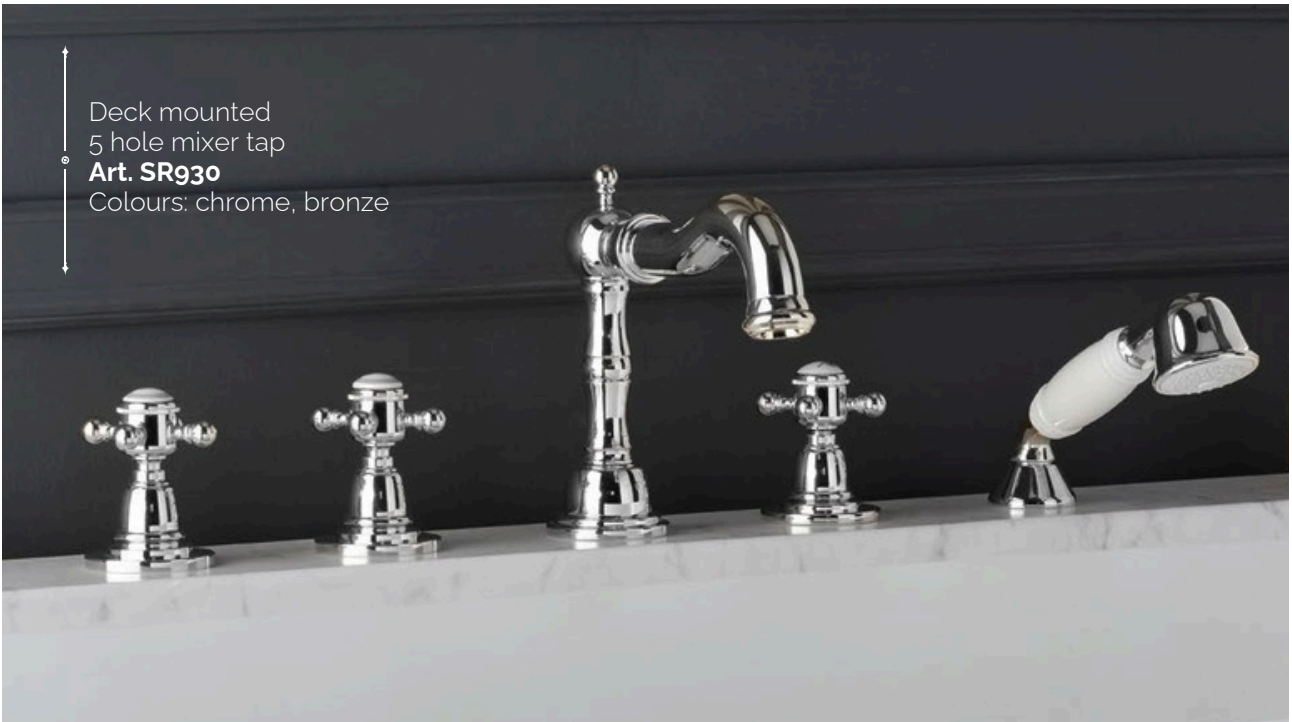

Art. GV-130S

Material: massive wood, marble
Colour: noce

REGATA

Bath tub, 175x85 cm
Art. 10121
Inside: white
Outside: RAL colour
Eagel Feet: chrome, bronze, white

ANTEA

Bath mixer tap

Art. 3016

Colours: chrome, bronze,
chrome/gold, gold,
pink gold, nickel