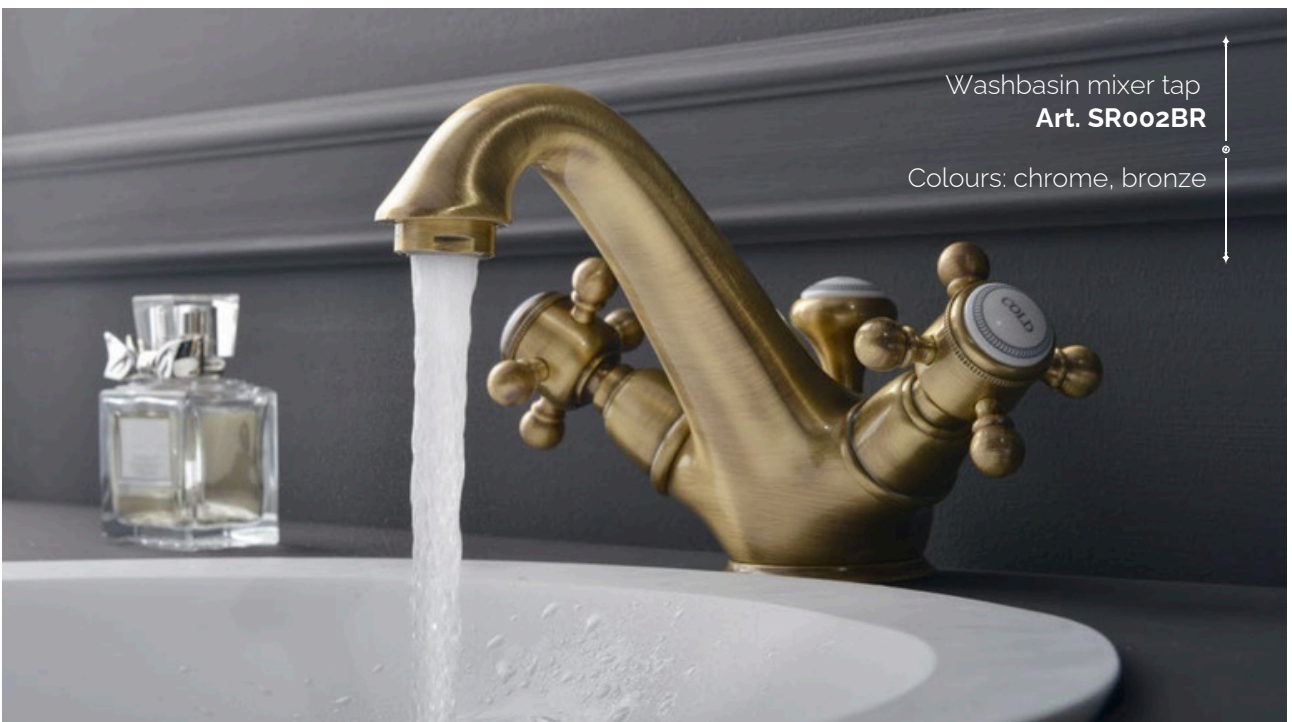

Washbasin mixer tap
Art. SR002BR
Colours: chrome, bronze