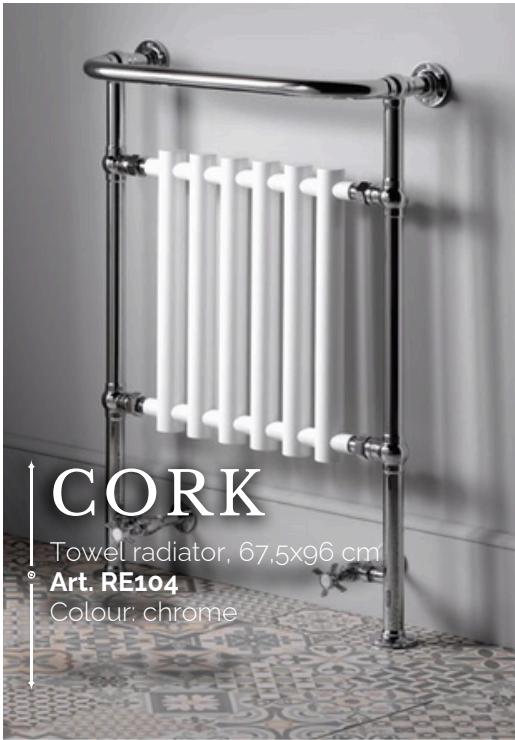

CORK

Towel radiator, 67,5x96 cm
Art. RE104
Colour: chrome