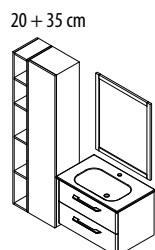

ESPACE

ESC450-3030
ESC450-XXXX

ESC230-3030
ESC230-XXXX

ESC330-3030
ESC330-XXXX

ESC120-3030
ESC120-XXXX

ESC100-3030
ESC100-XXXX

ESC160-3030
ESC160-XXXX

ESC850-3030
ESC850-XXXX

ESC530-3030
ESC530-XXXX

ESC630-3030
ESC630-XXXX

Low Cabinet
Wall Mounted
1x Door, Right/Left
35x35x32 cm
White Glossy

ESC730-3030
ESC730-XXXX

ESC110-3030
ESC110-XXXX

ESC430-3030
ESC430-XXXX

Low Cabinet
Wall Mounted
1x Door, Right/Left
35x35x22 cm
White Glossy

ESC830-3030
ESC830-XXXX

ESC170-3030
ESC170-XXXX

ESC130-3030
ESC130-XXXX

ESC140-3030
ESC140-XXXX

Low Storage Unit
with Shelves
Wall Mounted
35x35x22 cm
White Glossy

ESC150-3030
ESC150-XXXX

UPE600 Grey
UPE600B Black

Examples of Sets

35 cm

20 + 35 cm

20 + 35 + 35 cm

35 + 20 cm

50 + 20 + 50 cm

i The Tag -XXXX in the product code indicates the possibility of producing a different colour design. Drawers, Doors and Cabinet Bodies can be produced in colour groups A, B and C, see Swatch on p. 236. Delivery time is 6 weeks. Handles available on p. 239. The furniture is delivered assembled, ready to be installed. Cabinets marked Right/Left can have their hinges repositioned. Doors are opened by a click clack system.

Dimensions: W x (H) x D