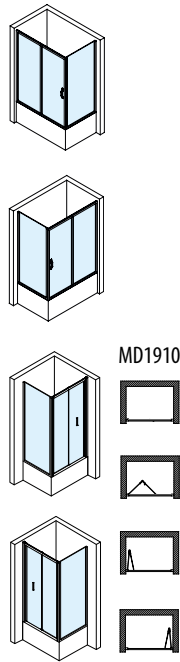

DEEP SHOWER TRAYS & ENCLOSURES

Rectangular Shower Enclosure (Door + Side Panel)

The Shower Enclosure is created by combining a shower door and a side panel.

Folding Door

Code	Size	Installation Size*	Entry	Clear Glass
MD1910	1000x1650	1006±20	625	

Sliding Door

Code	Size	Installation Size*	Entry	Clear Glass
MD1116	1100x1650	1110±20	450	
MD1216	1200x1650	1210±20	490	
MD1316	1300x1650	1310±20	530	
MD1416	1400x1650	1410±20	580	
MD1516	1500x1650	1510±20	630	
MD1616	1600x1650	1610±20	680	

Side Panel

MD3116	750x1650	740±10		
MD3316	900x1650	890±10		

Versatile left/right version

*Installation Size includes the side panel.

MD625

The extension profile allows the installation width of the screens to be increased by 25 mm.