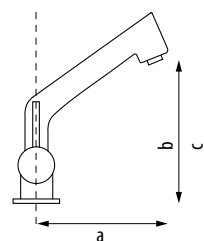

Dimensions a/b/c