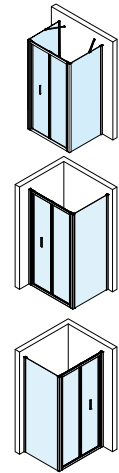

Shower Enclosure (Door + Side Panel)

A Square or Rectangular Shower Enclosure is created by combining a shower door and a side panel.

Folding Door

Code	Size	Installation Size*	Entry	Clear Glass
EL1970	700	690±20	390	
EL1980	800	790±20	480	
EL1990	900	890±20	550	
EL1910	1000	990±20	625	

Side Panel

EL3115	700	690±10	
EL3215	800	790±10	
EL3315	900	890±10	
EL3415	1000	990±10	

Versatile left/right version

*Installation Size includes the side panel.