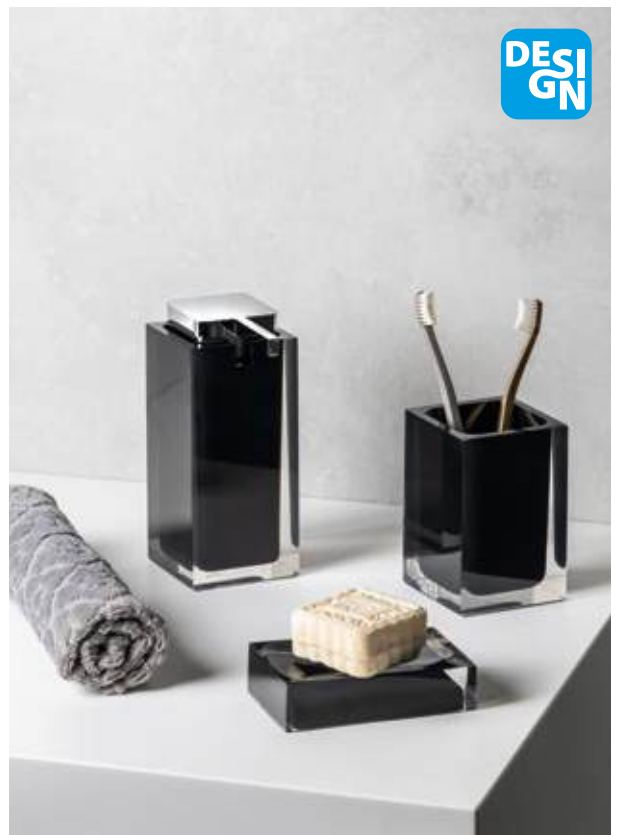

QUADROTTO Material: Polyresin/Wood Imitation, Black

- QU1114** Soap Dish
- QU8114** Soap Dispenser, 430 ml
- QU9814** Toothbrush Holder
- QU3314** Toilet Brush

RAINBOW Material: Polyresin/White

- RA1102** Soap Dish
- RA8002** Soap Dispenser, 240 ml
- RA9802** Tumbler