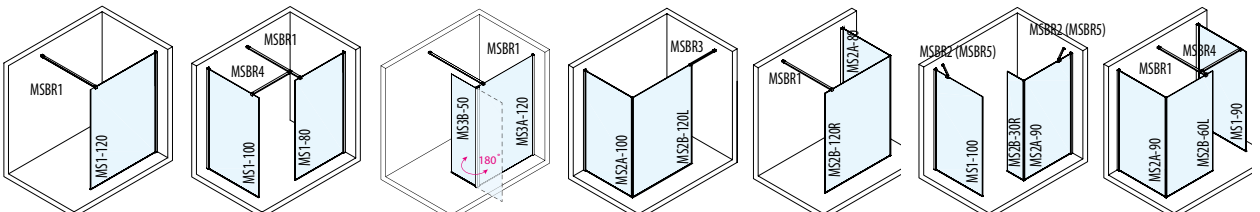

Assembly Examples