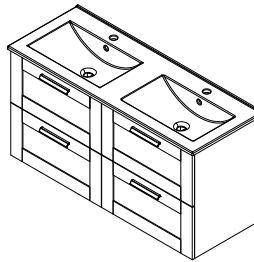

1601-120 SLIM
Ceramic Double Basin
121x46 cm
Double Vanity Base
4x Drawer
119x60x45 cm
AM120-2020 Oak Texas
AM120-1919 Oak Collingwood