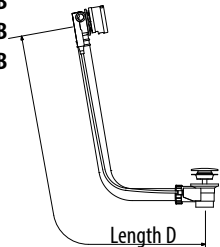

Length (L) (mm)	Chrome	White	Black Matt
575	71680	71680W	71680B
775	71681	71681W	71681B
975	71682	71682W	71682B
1275	71683		

Length (L) (mm)	Bronze	Gold	Gold Matt
575	86347	71680G	71680GB
775	86357	71681G	71681GB
975	86367	71682G	71682GB