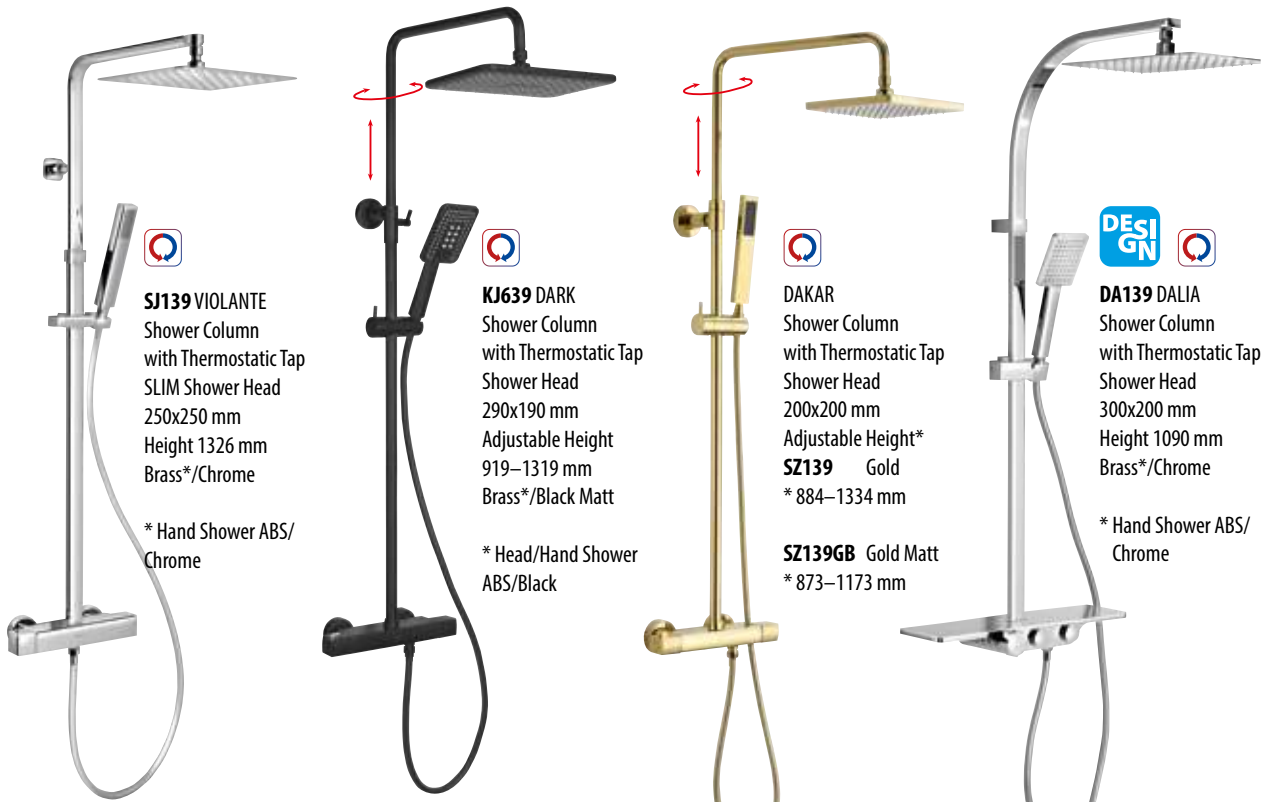

i LUK - can also replace an existing shower tap with 150 mm centers.
MOLA - 100 mm centers.

SJ139

DA139

LP139

KJ639

SHOWER COLUMNS

SJ139 VIOLANTE
Shower Column
with Thermostatic Tap
SLIM Shower Head
250x250 mm
Height 1326 mm
Brass*/Chrome