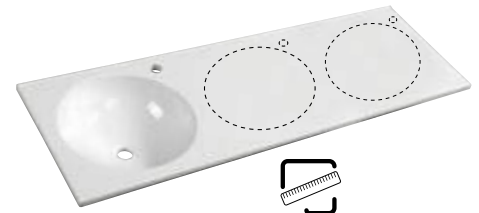

JUNO ATYP, without Overflow
Depth 45-56 cm
Width 45-350 cm
*To be installed on brackets
price upon request*