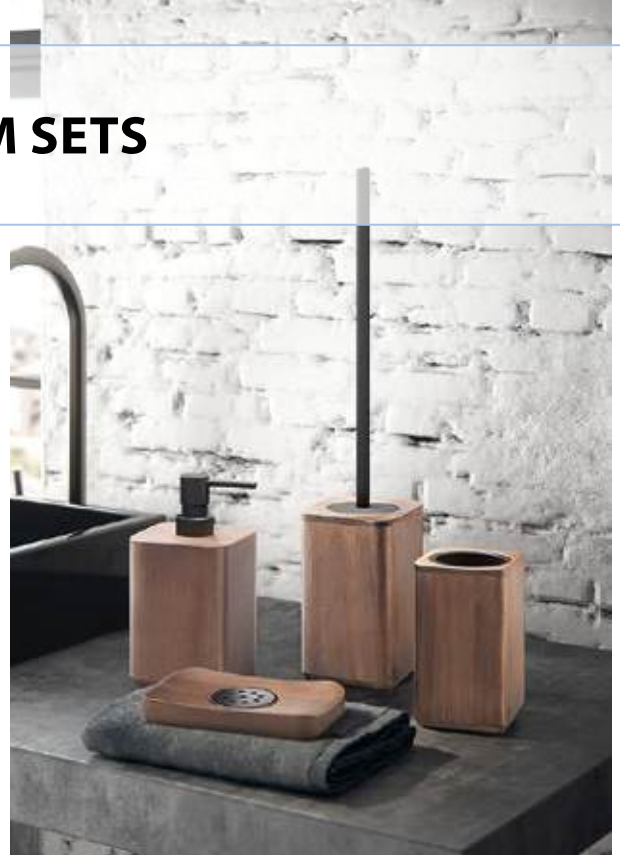

DAFNE Material: Bamboo, Dark Brown

- 3911 Soap Dish
- 3980 Soap Dispenser, 150 ml
- 3998 Tumbler
- 3933 Toilet Brush