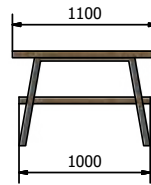

blum

TWIGA PLUS Basin Drawer for VC453,
88,5x17x43,5 cm
VC460-3535 Black Matt
VC460-XXXX