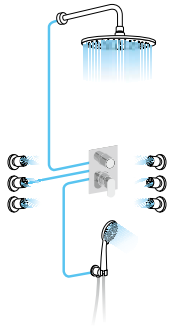

Tap Installation Options

Concealed Taps - 3 Outlets

Composition 31