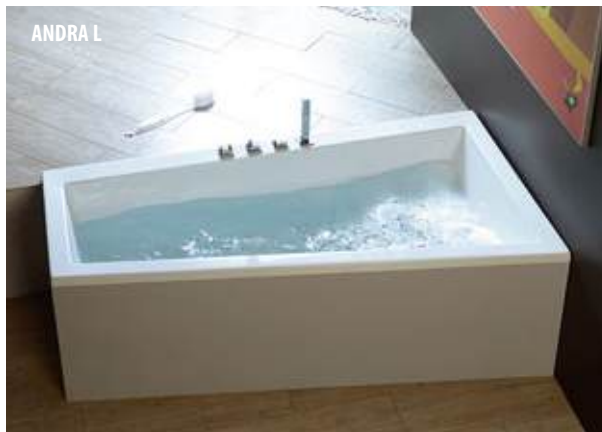

ANDRA L
72872 180x90x45 cm
81111 170x90x45 cm

ANDRA R
78771 180x90x45 cm
81511 170x90x45 cm