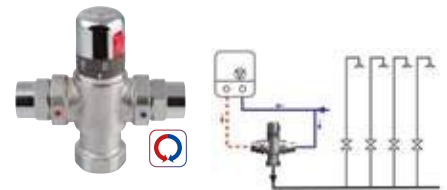

AT96151
Spout, Ø 26 mm
Outlet Height 95 mm

AT95051
Tempering Valve 1/2"

TMT12MPM
Thermostatic Mixing Valve 1/2"
30-60 °C, Check Valves

TMTCOM
Thermostatic Mixing Valve 1"
4 - 8 ways, 20-50 °C, F1"xF3/4"
Check Valve, Filter