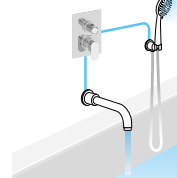

Composition 75