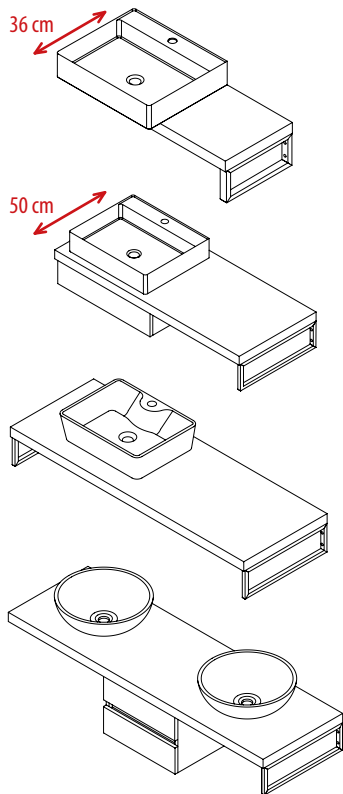

Dimensions: W x (H) x D

Countertop AVICE 120x50 cm Old Wood, 30370 Black Matt

Countertop AVICE 120x50 cm Rover Oak, 30390 Chrome

Countertop AVICE 140x36 cm Wintage White Oak, 30365 Black Matt

AVICE

Examples of Sets: