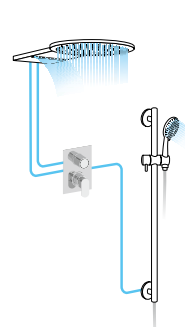

Composition 34