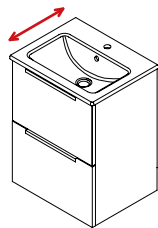

44050 PRACTICO
Ceramic Basin
50x40 cm
Vanity Base, 2x Drawer
48x54x39 cm
CR492-3030 White Glossy
CR492-XXXX