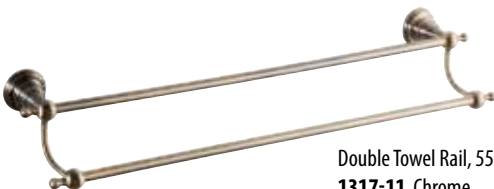

Double Towel Rail, 550 mm
1317-11 Chrome
1318-11 Bronze