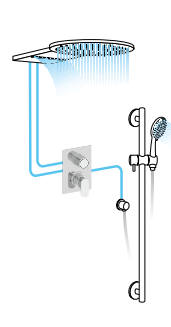

Composition 35