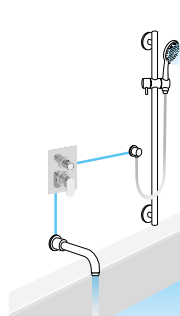

Composition 76