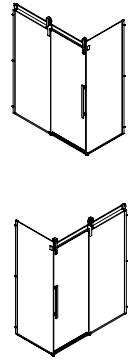

Rectangular Shower Enclosure (Door + Side Panel)

The Shower Enclosure is created by combining a shower door and a side panel.

Side Panel

Code	Size	Installation Size
GV3480	800	780-800
GV3490	900	880-900
GV3410	1000	980-1000

Versatile left/right version

Clear Glass/
Black Matt