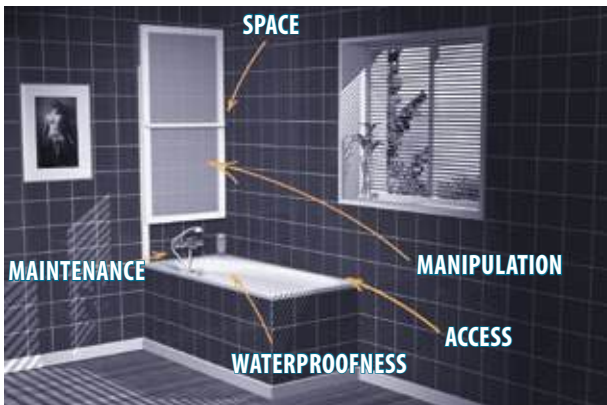

OLBIA 123(72)x140 cm
30317 polished aluminium frame
30317B black aluminium frame
Suitable for traditional baths.

BENEFITS OF LIFTABLE BATH SCREENS

37127 ODESSA 97(53)x140 cm, polished aluminium frame
Suitable for the baths Versys and for traditional baths.