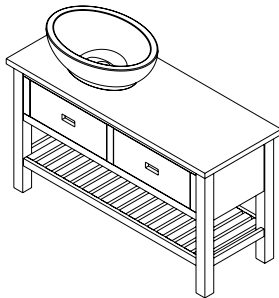

Vanity Base, 2x Drawer
130x73x50 cm
BA131S Stained Spruce