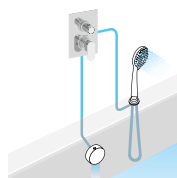

Composition 73