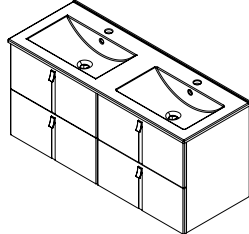

Vanity Base, 2x Drawer
89,5x55x45 cm

MT091 White Glossy
MT092 Anthracite
MT093 Bordeaux

1601-90 SLIM
Ceramic Basin
90x46 cm

MA090 MARIA Cast Marble Basin,
90x46 cm

Vanity Base, 3x Drawer
89,5x70x45 cm

MT111 White Glossy
MT112 Anthracite
MT113 Bordeaux