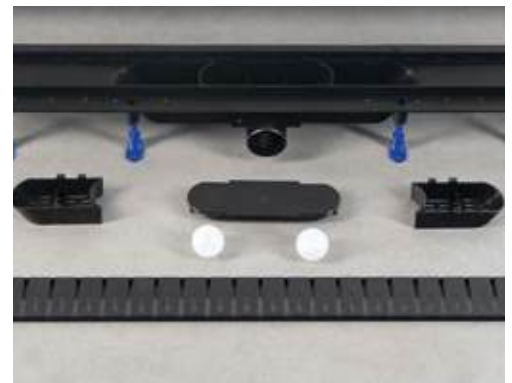

Specifications

channel material: polypropylen
grate material: polished stainless steel
waste diameter DN50
removable trap
full access to the waste pipeline
flow rate 60 l/min
waterproofing flange
adjustable feet 8 pcs
internal slope of the channel
waterproofing butyl tape included
min. installation height 65 mm
grate width 58 mm

Easy Maintenance

Easy maintenance thanks to the removable strainer
High flow rate DN50