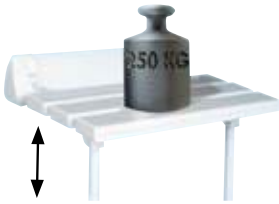

Adjustable height 460–485 mm

A0020301

Foldable Shower Seat with Support Legs
510x230 mm, maximum load 250 kg, White