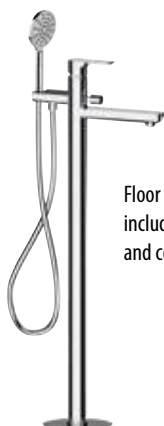

Floor Standing Bath Tap
including hand shower, hose
and concealed box

XA21 Chrome
XA21/14 White Matt
XA21/15 Black Matt