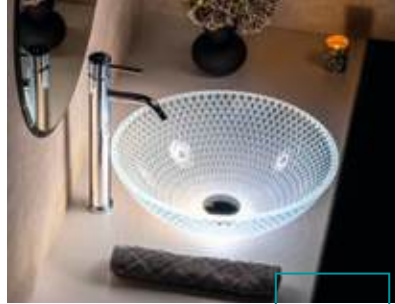

Glass Basins BEAUTY p. 321