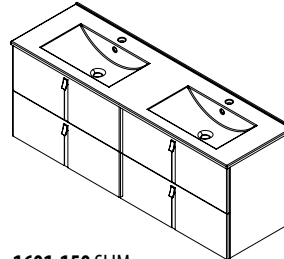

1601-150 SLIM
Ceramic Double Basin
151x46 cm

2x Vanity Base, 4x Drawer
74,5x55x45 cm

2x **MT071** White Glossy
2x **MT072** Anthracite
2x **MT073** Bordeaux