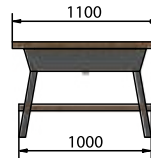

TWIGA

Frame Support, Painted Stainless Steel,
80x67cm, 2 pcs
VC442 Black Matt

AVICE Countertop
AV08X 80x50 cm
AV09X 90x50 cm
AV10X 100x50 cm

AVICE Shelf
AV77X 75x39 cm
AV88X 80x39 cm
AV99X 90x39 cm

X stands for the countertop colours on p. 237

Frame Support, Painted Stainless Steel,
100x67cm, 2 pcs
VC453 Black Matt

AVICE Countertop
AV11X 110x50 cm
AV12X 120x50 cm
AV13X 130x50 cm

AVICE Shelf
AV110X 100x39 cm
AV111X 110x39 cm
AV112X 120x39 cm

X stands for the countertop colours on p. 237

blum

TWIGA PLUS Basin Drawer for VC453,
88,5x17x43,5 cm
VC460-3535 Black Matt
VC460-XXXX

Countertop Colours

CU
FREE

ORBITER LED Mirror with Leather Strap,
Black Matt

ORL060 Ø 60x4 cm

ORL070 Ø 70x4 cm