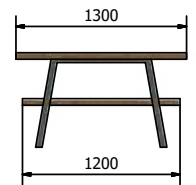

blum

TWIGA PLUS Basin Drawer for VC453,
88,5x17x43,5 cm
VC460-3535 Black Matt
VC460-XXXX