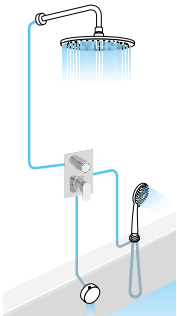

Composition 78

Deck Mounted Basin Tap
including flexi pipes
Waste not included
BB002 Chrome
BB002/18 Bronze
BB002/17 Gold

Deck Mounted Basin Tap Tall
with extended spout
including flexi pipes
Waste not included
Tap height 344 mm, Spout length 185 mm
BB007 Chrome
BB007/18 Bronze
BB007/17 Gold