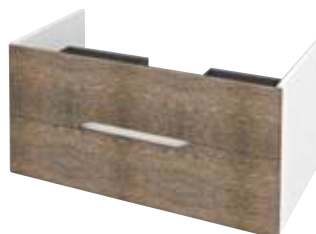

JULIE

MEDIENA

WAVE

Select a countertop

AVICE (thickness 50 mm) with wood decors or ROCKSTONE (thickness 12 mm) with stone or marble decors. For swatches, see p.237.

AVICE

ROCKSTONE

WOODY