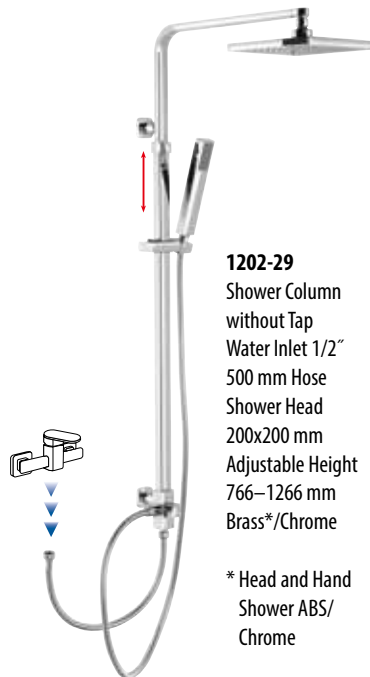

ANTEA Shower Column without Tap
Hand Shower/Shower Head Diverter
Shower Head Ø 200 mm
Adjustable Height 963–1288 mm

1202-29
Shower Column
without Tap
Water Inlet 1/2"
500 mm Hose
Shower Head
200x200 mm
Adjustable Height
766–1266 mm
Brass*/Chrome

* Head and Hand
Shower ABS/
Chrome