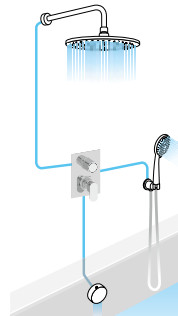

Composition 77