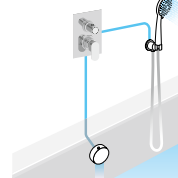

Composition 74