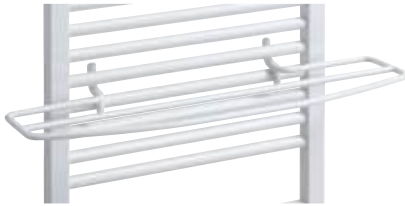

ACCESSORIES

HOOKS AND TOWEL HOLDERS FOR RADIATORS

Towel Holder 220x600 mm, Steel
1306-09B White
1306-09N Chrome

Magnetic Towel Holder, Brass/Chrome
XJ438 430 mm
XJ439 550 mm

XJ228
Magnetic Robe Hook for Radiators, Ø 54x57 mm
load capacity 5 kg, Brass/Chrome