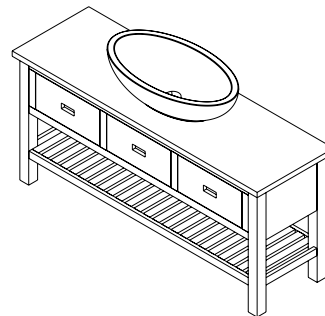

Vanity Base, 3x Drawer
160x73x50 cm
BA161S Stained Spruce