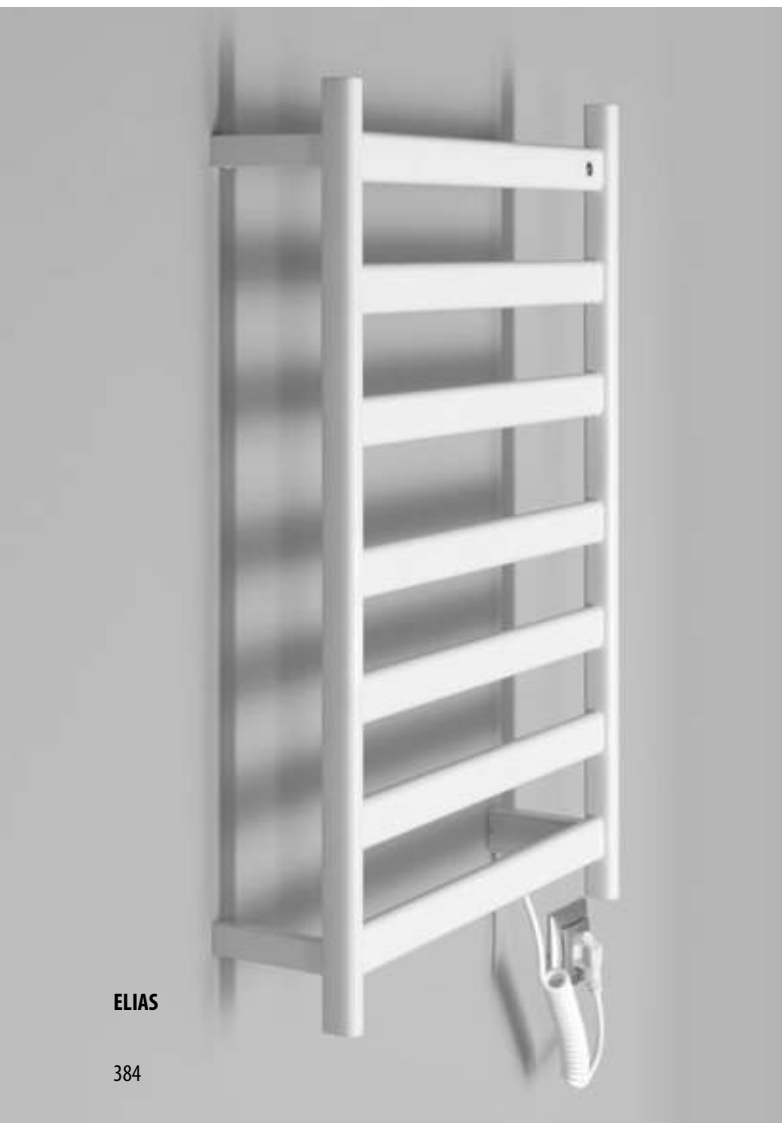

REDONDO

ELCOR

ELIAS