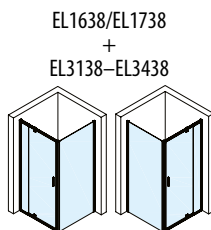

EL1638/EL1738
+
EL3138-EL3438