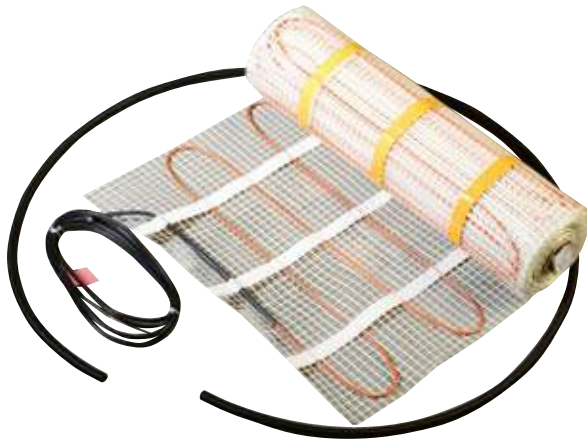

HEATING MATS, CABLES & INFRARED PANELS

WARM TILES Heating Mat

Specifications:

- Supply voltage: 230 V/50 Hz
- Specific output: 160 W/m²
- Cable Type: two-core cable with protective braid for wet areas
- Cable diameter: 3–4 mm
- Length of cold lead cable: 3 m
- Mat width: 0,5 m
- Loop centers: 7 cm

	Heated area	Output	Mat length
WTM08	0,8 m²	130 W	1,6 m
WTM21	2,1 m²	340 W	4,2 m
WTM30	3,0 m²	500 W	6 m
WTM42	4,2 m²	670 W	8,4 m
WTM51	5,1 m²	810 W	10,2 m
WTM76	7,6 m²	1210 W	15,2 m

WARM TILES ACCESSORIES