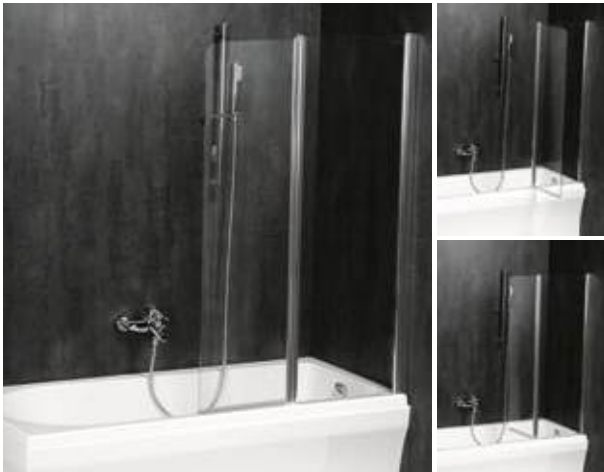

BS-90 PALOMA 90(50)x140 cm
BS-120 PALOMA 120(60)x150 cm
Fixed + Pivot Screen, Suitable for traditional baths (BS-90 and for Versys bath).