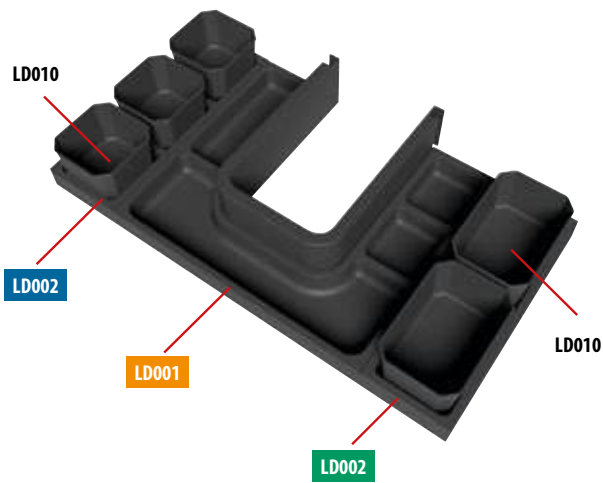

Organisers **LINDO**