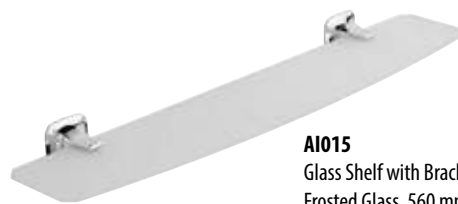

AI320
Towel Rail, 300 mm

AI520
Towel Rail, 520 mm

AI021
Double Towel Rail Swivel, 320 mm

1131
Towel Stand
height 836 mm

1132
Free Standing Toilet Paper and
Brush Holder, height 667 mm

AI015
Glass Shelf with Brackets
Frosted Glass, 560 mm