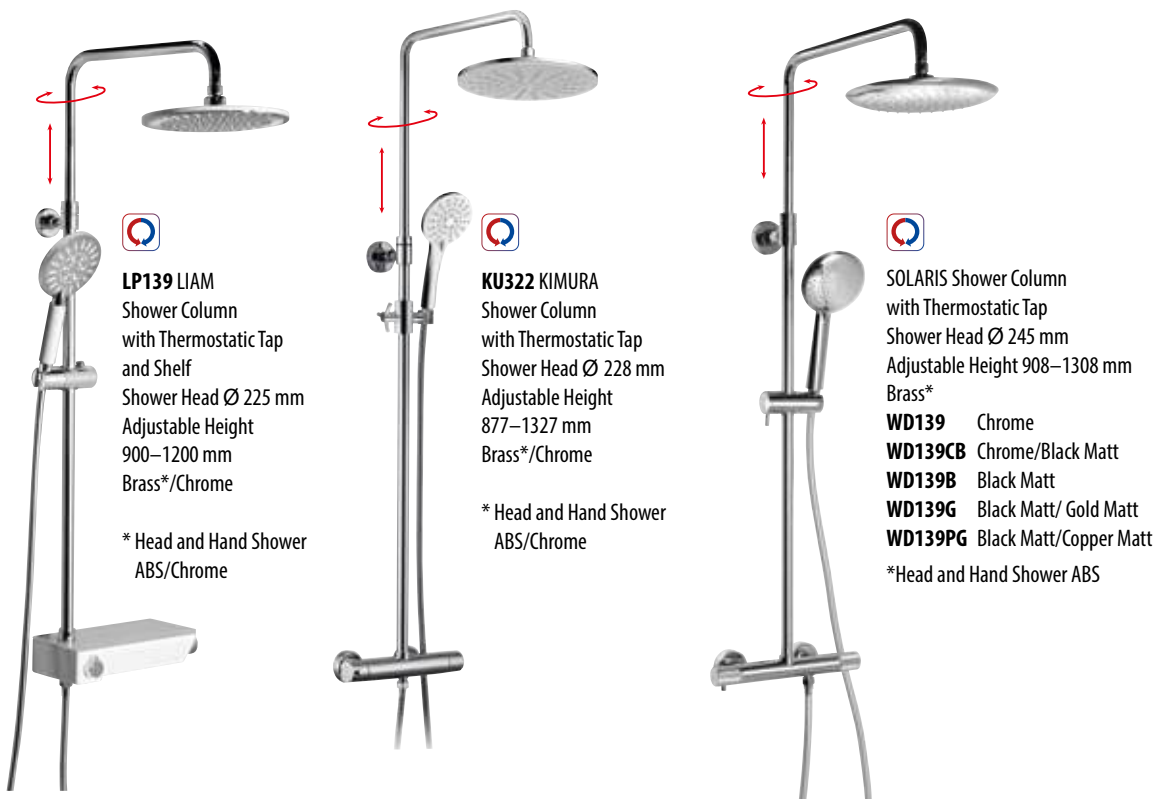

LP139 LIAM
Shower Column
with Thermostatic Tap
and Shelf
Shower Head Ø 225 mm
Adjustable Height
900–1200 mm
Brass*/Chrome

* Head and Hand Shower
ABS/Chrome

KU322 KIMURA
Shower Column
with Thermostatic Tap
Shower Head Ø 228 mm
Adjustable Height
877–1327 mm
Brass*/Chrome

* Head and Hand Shower
ABS/Chrome

SOLARIS Shower Column
with Thermostatic Tap
Shower Head Ø 245 mm
Adjustable Height 908–1308 mm
Brass*

WD139 Chrome
WD139CB Chrome/Black Matt
WD139B Black Matt
WD139G Black Matt/ Gold Matt
WD139PG Black Matt/Copper Matt
*Head and Hand Shower ABS