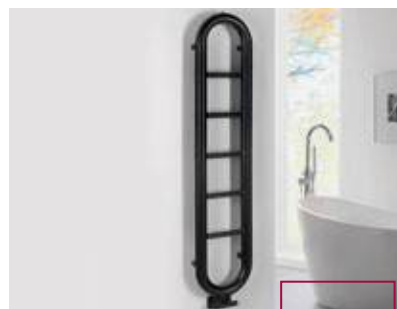

Radiators HORIZON

p. 362-363