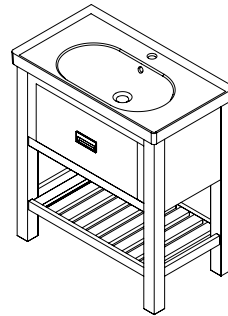

Dimensions: W x (H) x D

BA1315 Stained Spruce + 2x FG039 FORMIGO

BA0685 Stained Spruce + TU0428 BRAND

BA0885 Stained Spruce + FG023 FORMIGO

BRAND

TU0428 BRAND
Ceramic Basin
60x45 cm

Vanity Base, 2x Drawer
56x83x43 cm
BA068S Stained Spruce