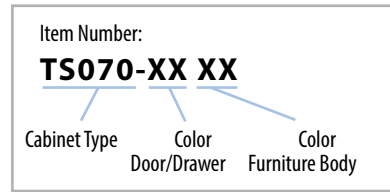

FURNITURE SWATCHES