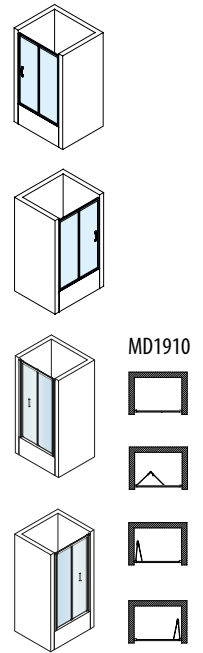

DEEP SHOWER TRAYS & ENCLOSURES

Rectangular Shower Enclosure (Door + Side Panel)

The Shower Enclosure is created by combining a shower door and a side panel.

Folding Door

Code	Size	Installation Size*	Entry	Clear Glass
MD1910	1000x1650	1006±20	625	

Sliding Door

Code	Size	Installation Size*	Entry	Clear Glass
MD1116	1100x1650	1110±20	450	
MD1216	1200x1650	1210±20	490	
MD1316	1300x1650	1310±20	530	
MD1416	1400x1650	1410±20	580	
MD1516	1500x1650	1510±20	630	
MD1616	1600x1650	1610±20	680	

Side Panel

MD3116	750x1650	740±10		
MD3316	900x1650	890±10		

Versatile left/right version

*Installation Size includes the side panel.

MD625

The extension profile allows the installation width of the screens to be increased by 25 mm.

Alcove Door

Folding Door

Code	Size	Installation Size	Entry	Clear Glass
MD1910	1000x1650	990±20	625	

Sliding Door

Code	Size	Installation Size	Entry	Clear Glass
MD1116	1100x1650	1095±20	450	
MD1216	1200x1650	1195±20	490	
MD1316	1300x1650	1295±20	530	
MD1416	1400x1650	1395±20	580	
MD1516	1500x1650	1495±20	630	
MD1616	1600x1650	1595±20	680	

Versatile left/right version

Upper and bottom double bearing wheels ensure a smooth running.

DEEP Shower Tray, Depth 260 mm

72879	1000x750
72883	1100x750
71564	1200x750
72942	1300x750
72947	1400x750
72384	1500x750
72385	1600x750
72340	1000x900
72363	1100x900
72383	1200x900

Bath Click Clack Waste
71679 Chrome
71679W White Matt
71679B Black Matt

i Sizes are given in mm.

*Installation Size includes the side panel.

Support bases and tileable panels for the shower trays can be found at www.sapho.cz.