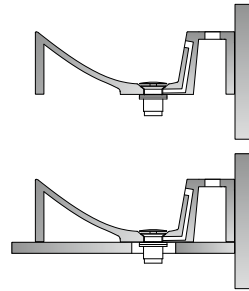

BASIN WASTES

Slotted Click Clack Wastes

With Overflow

1"1/4, V 30-45 mm
CV1007 Chrome
CV1007B Black Matt

CV1008
1"1/4, V 30-45 mm
Chrome