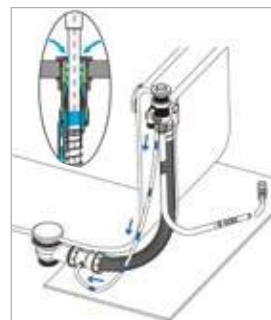

i FOLLOW ME - Deck-Mount Hose pull-out system for baths. The shower is returned by a spring and the hose is dried at the same time. The system prevents water from flowing under the bathtub by means of drainage. The price includes a drainage adapter piece (see picture) for connection to the drain. The ANTICALC system prevents limescale build-up.