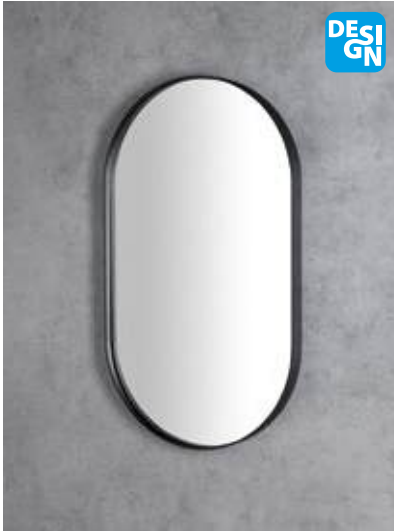

ORT060 Ø 600 mm

ORT070 Ø 700 mm

i The RINGO Mirror is equipped with a proximity sensor and a mirror demister pad. Recommended lighting for mirrors on p. 262–269.

Dimensions: W x H

MIRRORS

DESIGN

PUNO Oval Mirror in Metal Frame
ORT125 400x700 mm, Black Matt
ORT148 500x850 mm, Black Matt
ORT470 400x700 mm, Gold Matt
ORT585 500x850 mm, Gold Matt