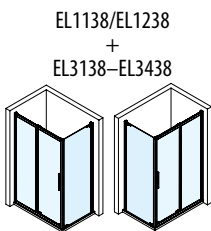

EL1138/EL1238
+
EL3138-EL3438

Rectangular Shower Enclosure (Door + Side Panel)

Sliding Door

Code	Size	Installation Size*	Entry
EL1138	1100	1110±20	430
EL1238	1200	1210±20	480

Brick Glass

Hinged Door

Code	Size	Installation Size*	Entry
EL1638	760-900	775-915	500
EL1738	880-1020	895-1035	560

Brick Glass

Versatile left/right version

*Installation Size includes the side panel.

Side Panel

Code	Size	Installation Size
EL3138	700	690±10
EL3238	800	790±10
EL3338	900	890±10
EL3438	1000	990±10

Brick Glass