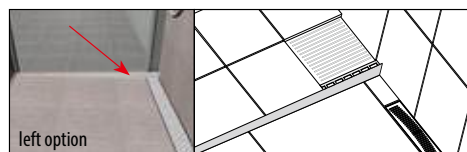

Tile thickness*	Length
SPD1510-L	Left	10 mm	1500 mm
SPD1510-P	Right	10 mm	1500 mm
SPD1512-L	Left	12 mm	1500 mm
SPD1512-P	Right	12 mm	1500 mm

Sizes are given in mm.
*Tile thickness including adhesive.