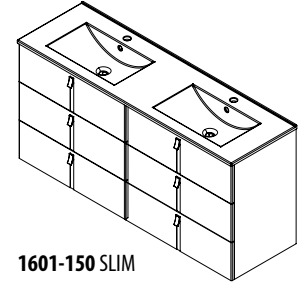

1601-150 SLIM
Ceramic Double Basin
151x46 cm

2x Vanity Base, 6x Drawer
74,5x70x45 cm

2x **MT081** White Glossy
2x **MT082** Anthracite
2x **MT083** Bordeaux

P

Tall Storage Unit, 1x Door
Right/Left, 28x140x16 cm

MT141 White Glossy
MT142 Anthracite
MT143 Bordeaux