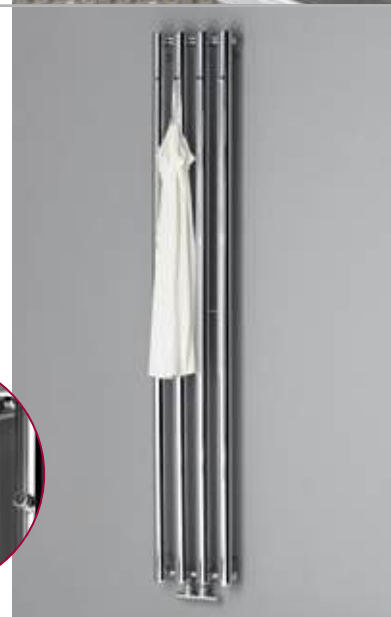

Recommended Valves

TWIN
COMPACT

Chrome

White Matt

Black Matt

ONDA

	Size	Centers	75/65/20 °C	Heating
	WxH (mm)	(mm)	Δt 50 K	Element
1801-05	Chrome 400x1700	300	425 W	NO

XP200 Hook for Towel Rails, Chrome