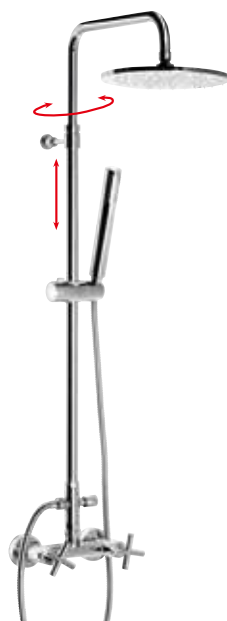

586
Wall Mounted Cross Handle Shower Tap
hole centres 150 mm
hand shower and hose not included

Concealed Valve 1/2"
505H – hot water
505C – cold water

990E
Shower Column without Tap
Hand Shower/Shower Head Diverter
Shower Head Ø 200 mm
Adjustable Height 833–1283 mm