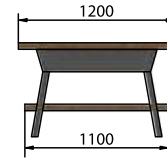

TWIGA

Frame Support, Painted Stainless Steel,
80x67cm, 2 pcs
VC442 Black Matt

AVICE Countertop
AV08X 80x50 cm
AV09X 90x50 cm
AV10X 100x50 cm

AVICE Shelf
AV77X 75x39 cm
AV88X 80x39 cm
AV99X 90x39 cm

X stands for the countertop colours on p. 237

Frame Support, Painted Stainless Steel,
100x67cm, 2 pcs
VC453 Black Matt

AVICE Countertop
AV11X 110x50 cm
AV12X 120x50 cm
AV13X 130x50 cm

AVICE Shelf
AV110X 100x39 cm
AV111X 110x39 cm
AV112X 120x39 cm

X stands for the countertop colours on p. 237

blum

TWIGA PLUS Basin Drawer for VC453,
88,5x17x43,5 cm
VC460-3535 Black Matt
VC460-XXXX

Countertop Colours

CU
FREE

ORBITER LED Mirror with Leather Strap,
Black Matt

ORL060 Ø 60x4 cm

ORL070 Ø 70x4 cm