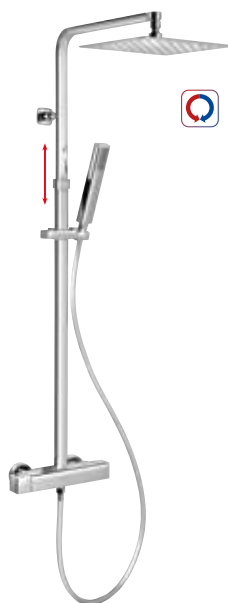

Deck Mounted Basin Tap Tall
including flexi pipes
Waste not included
Tap height 298 mm, Spout length 185 mm
PY07 Chrome
PY07/14 White Matt
PY07/15 Black Matt
PY07/17 Gold
PY07/19 Gold Matt

Concealed Basin Tap
PY08 Chrome
PY08/14 White Matt
PY08/15 Black Matt
PY08/17 Gold
PY08/19 Gold Matt

Deck Mounted Bidet Tap
including flexi pipes
Waste not included
PY03 Chrome
PY03/14 White Matt
PY03/15 Black Matt
PY03/17 Gold
PY03/19 Gold Matt

Wall Mounted Bath Tap
hole centres 150 mm
hand shower and hose not included
PY10 Chrome
PY10/14 White Matt
PY10/15 Black Matt
PY10/17 Gold
PY10/19 Gold Matt

Wall Mounted Shower Tap
hole centres 150 mm
hand shower and hose not included
PY11 Chrome
PY11/14 White Matt
PY11/15 Black Matt
PY11/17 Gold
PY11/19 Gold Matt

Concealed Shower Tap
hand shower and hose not included
PY41 Chrome
PY41/14 White Matt
PY41/15 Black Matt
PY41/17 Gold
PY41/19 Gold Matt

Concealed Shower Tap with a 2-way diverter
hand shower and hose not included
PY42 Chrome
PY42/14 White Matt
PY42/15 Black Matt
PY42/17 Gold
PY42/19 Gold Matt

Concealed Shower Tap
with a rotary 2-way diverter
hand shower and hose not included
PY43 Chrome

Freestanding Bath Tap with Standpipes
including hand shower, hose
and concealed box
PY21 Chrome
PY21/14 White Matt
PY21/15 Black Matt
PY21/17 Gold
PY21/19 Gold Matt

Shower Column with Thermostatic Tap
hole centres 150 mm
hand/head shower diverter integrated
in the control handle
SJ139 Chrome
SLIM Shower Head 250x250 mm
Adjustable Height 966–1326 mm

KJ639* Black Matt
Shower Head 290x190 mm
Adjustable Height 919–1319 mm
*Head and Hand Shower ABS

SZ139 Gold
SZ139GB Gold Matt
Shower Head 200x200 mm
Adjustable Height 884–1334 mm

Material: Brass
Concealed Taps are supplied with a concealed box. Spare cartridges and diverters at www.sapho.cz
A convenient shower diverter on the bath mixer, located on the shower hose outlet - with just a pull.
For the Spy taps we recommend the Zen bathroom accessories on p. 115.

Tap Accessories: Basin Wastes
Shower Accessories

p. 506
p. 103–111