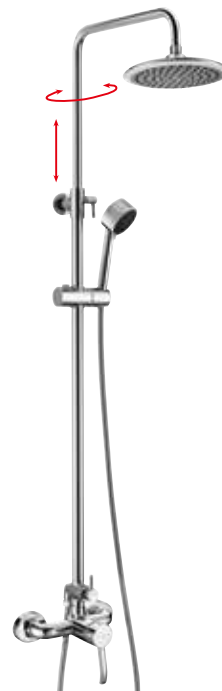

LK41
Concealed Shower Tap
hand shower and hose not included

LK43
Concealed Shower Tap
with a rotary 2-way diverter
hand shower and hose not included

Shower Column with Thermostatic Tap
hole centres 150 mm
KU322
Shower Head Ø 228 mm
Adjustable Height 877–1327 mm
Brass*

KU500
Bath Column
Shower Head Ø 200 mm
Adjustable Height 879–1329 mm
Brass*
*Head and Hand Shower ABS

LK139
Shower Column with Lever Tap
hole centres 150 mm
Hand Shower/Shower Head Diverter
Shower Head Ø 200 mm
Adjustable Height 990–1400 mm
Brass*