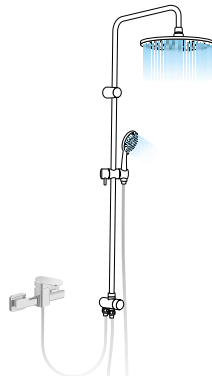

Composition 63