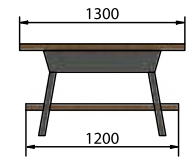

TWIGA

Frame Support, Painted Stainless Steel,
80x67cm, 2 pcs
VC442 Black Matt

AVICE Countertop
AV08X 80x50 cm
AV09X 90x50 cm
AV10X 100x50 cm

AVICE Shelf
AV77X 75x39 cm
AV88X 80x39 cm
AV99X 90x39 cm

X stands for the countertop colours on p. 237

Frame Support, Painted Stainless Steel,
100x67cm, 2 pcs
VC453 Black Matt

AVICE Countertop
AV11X 110x50 cm
AV12X 120x50 cm
AV13X 130x50 cm

AVICE Shelf
AV110X 100x39 cm
AV111X 110x39 cm
AV112X 120x39 cm

X stands for the countertop colours on p. 237

blum

TWIGA PLUS Basin Drawer for VC453,
88,5x17x43,5 cm
VC460-3535 Black Matt
VC460-XXXX

Countertop Colours

CU
FREE

ORBITER LED Mirror with Leather Strap,
Black Matt

ORL060 Ø 60x4 cm

ORL070 Ø 70x4 cm