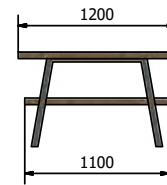

blum

TWIGA PLUS Basin Drawer for VC453,
88,5x17x43,5 cm
VC460-3535 Black Matt
VC460-XXXX