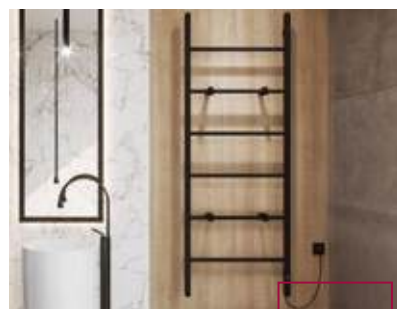

Towel Rail BARBO

p. 382-383