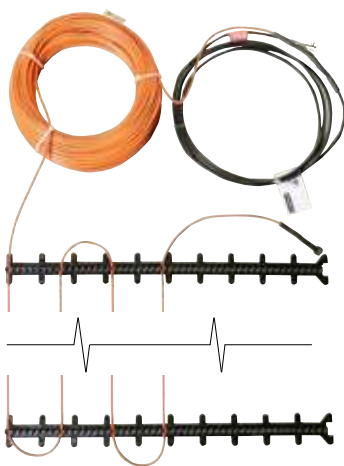

WARM TILES Heating Cable

Specifications:

- Supply voltage: 230 V/50 Hz
- Specific output: 10 W/m
- Cable Type: two-core cable with protective braid for wet areas
- Cable diameter: 3–5 mm
- Length of cold lead cable: 3 m
- Loop centers: 6–8 cm

	Heated area	Output	Cable length
WTC12	0,9–1,5 m²	200 W	18,9 m
WTC20	2,0–2,5 m²	320 W	31,6 m
WTC29	2,8–3,5 m²	450 W	45,9 m
WTC40	3,8–4,6 m²	600 W	63,9 m
WTC48	4,7–5,8 m²	750 W	75,8 m
WTC83	8,1–10 m²	1300 W	131,3 m

The length of the heating cable cannot be adjusted.