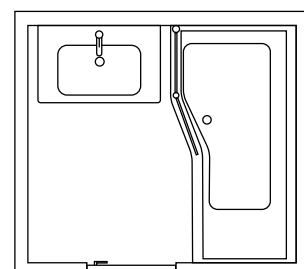

Versys bath installation options