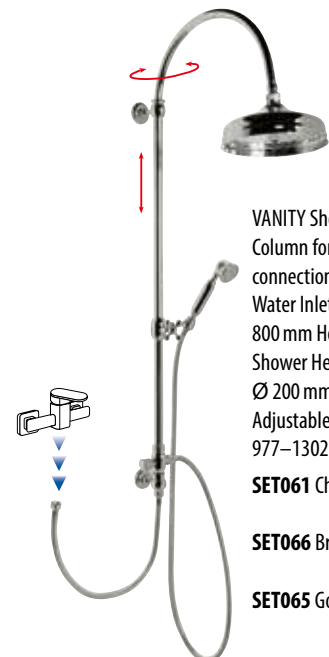

1202-29
Shower Column
without Tap
Water Inlet 1/2"
500 mm Hose
Shower Head
200x200 mm
Adjustable Height
766–1266 mm
Brass*/Chrome

VANITY Shower
Column for
connection to a Tap
Water Inlet 1/2"
800 mm Hose
Shower Head
Ø 200 mm
Adjustable Height
977–1302 mm

- **SET061** Chrome
- **SET066** Bronze
- **SET065** Gold