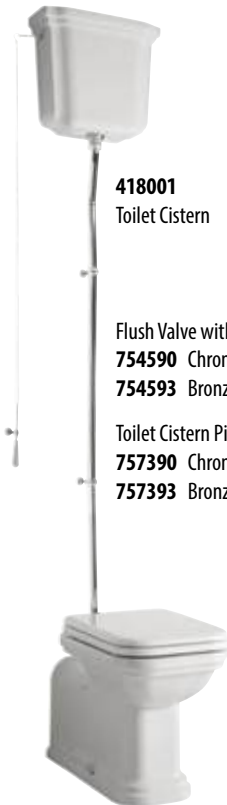

418001
Toilet Cistern

Flush Valve with Chain
754590 Chrome
754593 Bronze

Toilet Cistern Pipe
757390 Chrome
757393 Bronze

Toilet Seats, Soft Close

418801 Polyester, White/Chrome

418601 Polyester, White/Bronze

418840 Solid Wood, Walnut/Chrome

418640 Solid Wood, Walnut/Bronze

Water-Saving Flush Valve for
Close Coupled Toilets

750990 Chrome

750993 Bronze