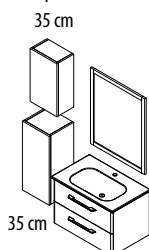

Examples of Sets

35 cm