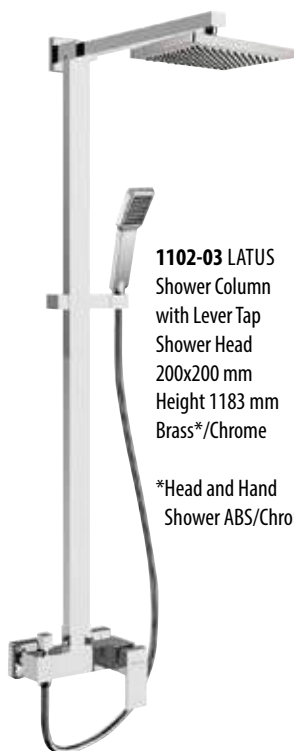

ANTEA Shower Column
with Thermostatic Tap
Shower Head Ø 200 mm
Adjustable Height
1100–1400 mm
SET041 Chrome

SET046 Bronze

SET045 Gold

SET047 Rose Gold

SET048 Nickel

1102-03 LATUS
Shower Column
with Lever Tap
Shower Head
200x200 mm
Height 1183 mm
Brass*/Chrome