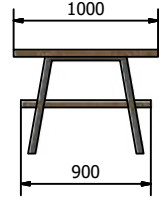

TWIGA

Frame Support, Painted Stainless Steel,
80x67cm, 2 pcs
VC442 Black Matt

AVICE Countertop
AV08X 80x50 cm
AV09X 90x50 cm
AV10X 100x50 cm

AVICE Shelf
AV77X 75x39 cm
AV88X 80x39 cm
AV99X 90x39 cm

X stands for the countertop colours on p. 237

Frame Support, Painted Stainless Steel,
100x67cm, 2 pcs
VC453 Black Matt

AVICE Countertop
AV11X 110x50 cm
AV12X 120x50 cm
AV13X 130x50 cm

AVICE Shelf
AV110X 100x39 cm
AV111X 110x39 cm
AV112X 120x39 cm

X stands for the countertop colours on p. 237

blum

TWIGA PLUS Basin Drawer for VC453,
88,5x17x43,5 cm
VC460-3535 Black Matt
VC460-XXXX

Countertop Colours

CU
FREE

ORBITER LED Mirror with Leather Strap,
Black Matt

ORL060 Ø 60x4 cm

ORL070 Ø 70x4 cm