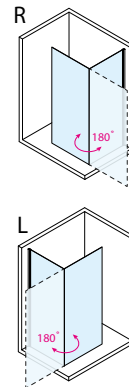

MODUL MS3 – 2-part L-shaped screen (Fixed Screen with additional swivel panel)

Fixed Screen			Additional swivel panel		
Code	Size	Clear Glass	Code	Size	Clear Glass
MS3A-70	700		MS3B-30	300	
MS3A-80	800		MS3B-40	400	
MS3A-90	900		MS3B-50	500	
MS3A-100	1000		MS3B-60	600	
MS3A-120	1200		MS3B-ATYP20	200–399	
MS3A-ATYP20	200–899		MS3B-ATYP40	400–600	
MS3A-ATYP90	900–1600				

Versatile left/right version

Production of bespoke screens up to a height of 2000 mm.

i The above prices do not include shower tray. We recommend Flexia shower trays on p. 497 or shower channels on p. 500–505. Sizes are given in mm.