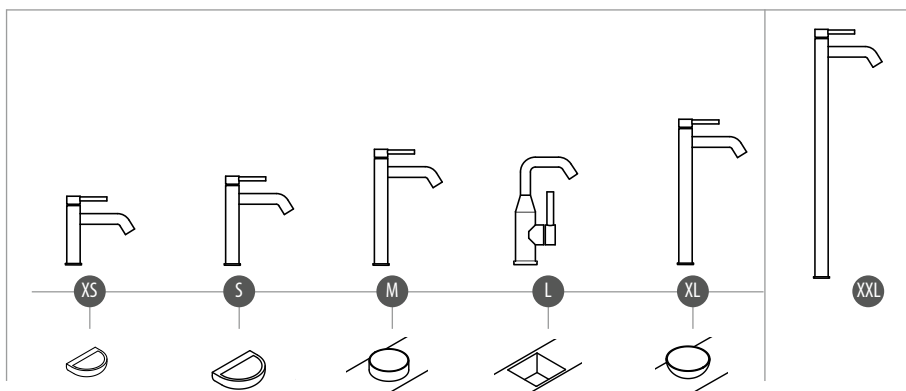

Series	Page	XS	S	M	L	XL	XXL
		Cloakroom	Small	Medium	Large	Tall	Floor-Standing
Bebé	26			•		•	
Dreamart	28			•			
Spy	30			•		•	
Ginko	32	•	•	•		•	
Latus	34-37	•	•	•		•	•
Forata	38			•		•	
Mixona	40	•	•	•		•	
Kai	42		•				
Pax	44		•			•	•
Minimal	46		•			•	
Rhapsody	48-51	•	•	•		•	•
Solaris	52			•		•	
Luka	54		•			•	
Kimura	56		•			•	
Corneli	58		•			•	•
Kirké	60			•			
Kirké White/Black	62			•			
Kirké Crystal	63			•			
Axia	64	•			•		
Antea	66-69	•	•	•	•	•	
Soliter	70		•	•	•	•	
Basin - Tall	72					•	
Basin - Small	74	•