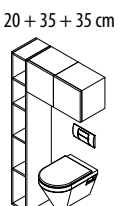

20 + 35 + 35 cm