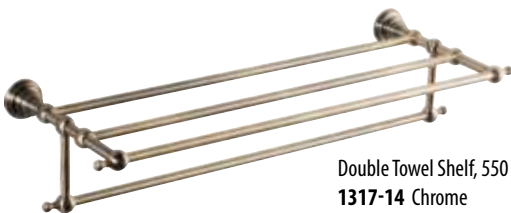

Double Towel Shelf, 550 mm
1317-14 Chrome
1318-14 Bronze